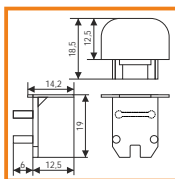

profile LED DEEP BC/UX

profile LED DEEP the profile can be installed in furniture or tile gap, in the wall or ceiling; the profile gives effect of lighting line; 6 different covers;

standard lengths: 1000, 2000mm;
max. length 4000mm;
length above 2000mm - own collection

1000mm	96020020	1000mm	96020021	1000mm	96020001
2000mm	96030020	2000mm	96030002	2000mm	96030001

covers

1000mm	1000mm	1000mm
76240038	76240039	76240016
2000mm	2000mm	2000mm
76250038	76250039	76250016

1000mm	1000mm
76320038	76320000
2000mm	2000mm
76330038	76330000

1000mm
76290000
2000mm
76300000

endings

- 96090040
- 96090002
- 96090001
- 96090022

ENDING THICKNESS INCREASES THE LENGTH OF THE PROFILE

mounting

Ostrowska 354, 61-312 Poznań,
POLAND
tel. +48 61 87 27 500, fax. +48 61 87 27 518
biuro@topmet.pl, www.topmet.pl