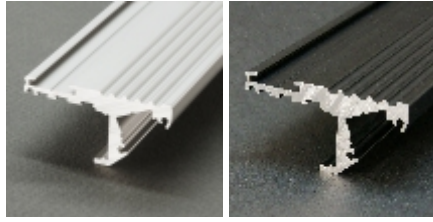

application

profile LED STEP C

anti-slip function;
two lighting direction,
edge or/and upward

standard lengths: 1000, 2000mm;
max. length 4000mm;
length above 2000mm - own collection

anodized

black anodized