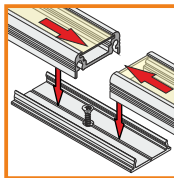

profile LED SURFACE BC/UX

UE Patent No. 001327180-0003 - zastrzeżone w UE

effect of interesting light lines:
flat mounting backwards or
sideways in the slots;
individually or in groups

standard lengths: 1000, 2000mm;
max. length 4000mm;
length above 2000mm - own collection

1000mm 77260020
2000mm 77270020

1000mm 77260021
2000mm 77270021

1000mm 77260001
2000mm 77270001

covers

1000mm	1000mm	1000mm
76240038	76240039	76240016
2000mm	2000mm	2000mm
76250038	76250039	76250016

1000mm	1000mm
76320038	76320000
2000mm	2000mm
76330038	76330000

1000mm
76290000
2000mm
76300000

endings

ending SU
70360040
70360002
70360001
70360022

ENDING THICKNESS INCREASES
THE LENGTH OF THE PROFILE

ending SU with hole
77540040
77540002
77540001
77540022

ENDING THICKNESS INCREASES
THE LENGTH OF THE PROFILE

mounting

OPTIONAL MOUNTING:

mounting plate X
76260000

mounting plate U INOX
76380000

LED strip + cable
+ power supply

OPTIONAL CONNECTOR:

holder SU simple
77370030

connector L SU
anodized 77410020
black anodized 77410021
white painted 77410001

connector X
76350000

Ostrowska 354, 61-312 Poznań,
POLAND
tel. +48 61 87 27 500, fax. +48 61 87 27 518
biuro@topmet.pl, www.topmet.pl