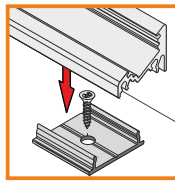

ENDING THICKNESS INCREASES
THE LENGTH OF THE PROFILE

silver ▶ 83070002
black ▶ 00000000
white ▶ 00000000

ending CO with hole
▶ 00000000
▶ 00000000
▶ 00000000

mounting

OPTIONAL MOUNTING:

mounting plate X
76260000