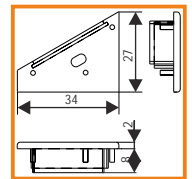

cover G ▶ white ▶ frosted ▶ transparent

1000mm	1000mm	1000mm
84060038	84060039	84060016
2000mm	2000mm	2000mm
84070038	84070039	84070016

endings

left

right

left

right

ENDING THICKNESS INCREASES
THE LENGTH OF THE PROFILE