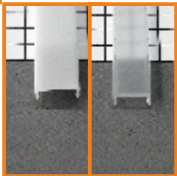

profile LED STEP C

anti-slip function;
two lighting direction,
edge or/and upward

standard lengths: 1000, 2000mm;
max. length 4000mm;
length above 2000mm - own collection

anodized

black anodized

1000mm 32060020
2000mm 32080020

1000mm 32060021
2000mm 32080021

covers

cover
click C

white transparent

1000mm 1000mm
76320038 76320000
2000mm 2000mm
76330038 76330000

accessories

anti-slip insert ST

colorless
1000mm 32130000
1500mm 32140000
2000mm 32150000

black
1000mm 32130002
1500mm 32140002
2000mm 32150002

cover LED STEP

anodized
1000mm 32090020
1500mm 32110020
2000mm 32120020

black anodized
1000mm 32090021
1500mm 32110021
2000mm 32120021

endings

silver
black

ending ST

32100022
32100002

ENDING THICKNESS INCREASES
THE LENGTH OF THE PROFILE

mounting

Ostrowska 354, 61-312 Poznań,
POLAND
tel. +48 61 87 27 500, fax. +48 61 87 27 518
biuro@topmet.pl, www.topmet.pl