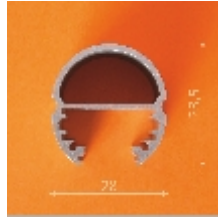

placement glass in the profile

LED strip + cable + power supply

profile LED
OVAL

profile LED OVAL BC

profile LED OVAL a stick to hang clothes; fitting to furniture's wall by using mounting holder OV; the lighting of wardrobe's inside