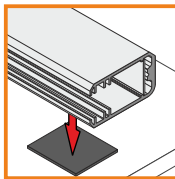

70340000

ENDING THICKNESS INCREASES
THE LENGTH OF THE PROFILE

mounting

two-sided adhesive tape
76340000

screw

LED strip + cable
+ power supply

LED stripe mounting

profile LED MIKRO-LINE