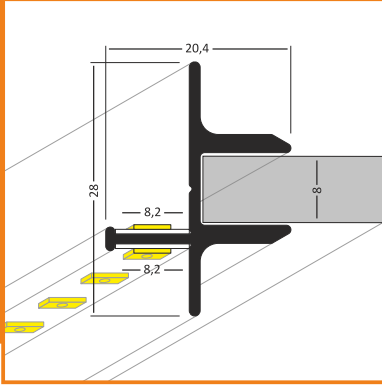

profil LED TWIN

for lighting furniture back wall or/and optionally the glass 8mm thick

raw aluminium

1000mm 82130000
2000mm 82150000

standard lengths: 1000, 2000mm;
max. length 4000mm;
length above 2000mm - own collection

mounting

OPTIONAL MOUNTING:

mounting - LED stripe

mounting on glass set screw 2xM4

LED strip + cable + power supply

OPTIONAL VARIATION:

profile LED TWIN Plus

1000mm 82140000
2000mm 82160000

OPTIONAL MOUNTING: