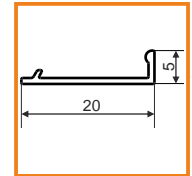

1000mm 32060020
2000mm 32080020

1000mm 32060021
2000mm 32080021

covers

cover
click C

white transparent

1000mm 1000mm
76320038 76320000
2000mm 2000mm
76330038 76330000

accessories

anti-slip insert ST