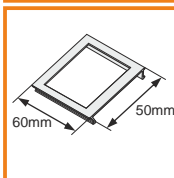

socket frame SM 1

25200020