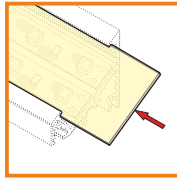

anodized

black anodized

white painted

1000mm 98020020
2000mm 98030020

1000mm 98020021
2000mm 98030002

1000mm 98020001
2000mm 98030001

LIGHTING ANGLES ▶

covers