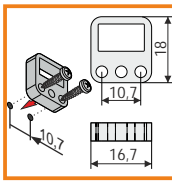

/set = 2pcs/