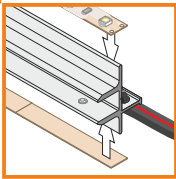

mounting

OPTIONAL MOUNTING:

mounting - LED stripe

mounting on glass set screw 2xM4

LED strip + cable + power supply

OPTIONAL VARIATION:

profile LED TWIN Plus

1000mm 82140000
2000mm 82160000