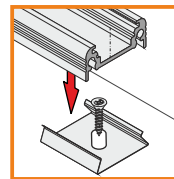

ENDING THICKNESS INCREASES
THE LENGTH OF THE PROFILE

mounting

OPTIONAL MOUNTING:

mounting plate X
76260000

mounting plate U INOX
76380000

LED strip + cable
+ power supply

OPTIONAL CONNECTOR:

holder SU simple
77370030