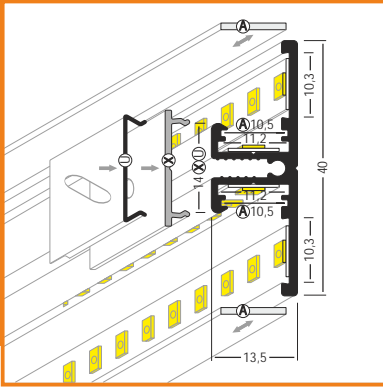

profile LED BACK A/UX

profile can be mounted on a wall or in a cupboard.
mounting plate X can be applied:
two-way glow of light;
decorative lighting

standard lengths: 1000, 2000mm;
max. length 4000mm;
length above 2000mm - own collection