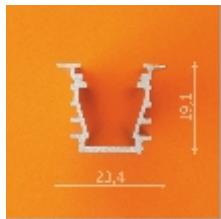

profile LED DEEP BC/UX

profile LED DEEP the profile can be installed in furniture or tile gap, in the wall or ceiling; the profile gives effect of lighting line; 6 different covers;

standard lengths: 1000, 2000mm;
max. length 4000mm;
length above 2000mm - own collection