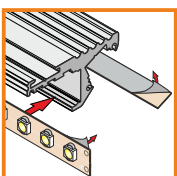

mounting-LED stripe