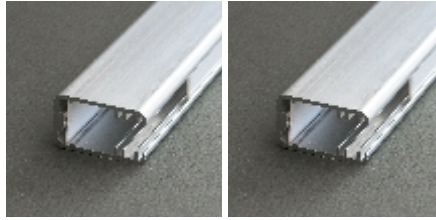

application

profile LED MIKRO LINE-LINIA J

the profile gives effect of lighting line;
various mounting possibilities:
flat, back, side;

standard lengths: 1000, 2000mm;
max. length 4000mm;
length above 2000mm - own collection