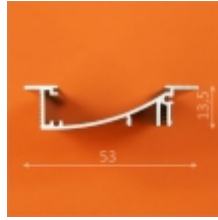

profile LED FLAT H/UX