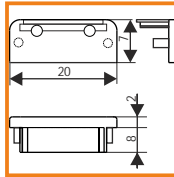

cover lens C transparent

1000mm
76290000
2000mm
76300000

endings

ending SU
70360040
70360002
70360001
70360022

ENDING THICKNESS INCREASES
THE LENGTH OF THE PROFILE

ending SU with hole
77540040
77540002
77540001
77540022