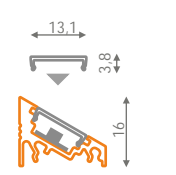

cover lens C ▶ transparent

1000mm
76290000
2000mm
76300000