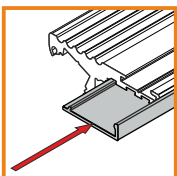

mounting - cover