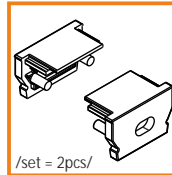

cover lens C
transparent

1000mm
76290000
2000mm
76300000

endings

/set = 2pcs/
ending UN12
▸ A1080040
▸ A1080002
▸ A1080001
▸ A1080022

ENDING THICKNESS INCREASES THE LENGTH OF THE PROFILE

/set = 2pcs/
ending UN12 with hole
▸ A1100040
▸ A1100002
▸ A1100001
▸ A1100022