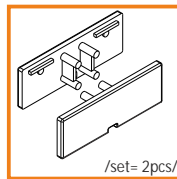

profile LED BACK A/UX

profile can be mounted on a wall or in a cupboard.
mounting plate X can be applied:
two-way glow of light;
decorative lighting

standard lengths: 1000, 2000mm;
max. length 4000mm;
length above 2000mm - own collection

raw	anodized	black painted	white painted
1000mm 90020000	1000mm 90020020	1000mm 90020002	1000mm 90020001
2000mm 90030000	2000mm 90030020	2000mm 90030002	2000mm 90030001

covers

cover A
white   frosted   transparent

1000mm 89060038	1000mm 89060039	1000mm 89060016
2000mm 89070038	2000mm 89070039	2000mm 89070016

endings

silver
black
white
grey

ending BA
▶ 90110040
▶ 90110002
▶ 90110001
▶ 90110022

ENDING THICKNESS INCREASES THE LENGTH OF THE PROFILE

ending BA with hole
▶ 90160040
▶ 90160002
▶ 90160001
▶ 90160022

mounting

OPTIONAL MOUNTING:

OPTIONAL CONNECTOR:

Ostrowska 354, 61-312 Poznań,
POLAND
tel. +48 61 87 27 500, fax. +48 61 87 27 518
biuro@topmet.pl, www.topmet.pl