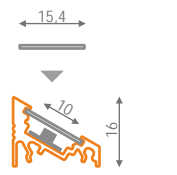

LIGHTING ANGLES ▶

covers

cover slide B ▶ white ▶ frosted ▶ transparent

1000mm	1000mm	1000mm
76240038	76240039	76240016
2000mm	2000mm	2000mm
76250038	76250039	76250016

cover click C

cover click C ▶ white ▶ transparent