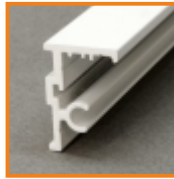

mounting

OPTIONAL MOUNTING:

wall bracket SM

wall bracket SM anodized

1000 - 25050020
2000 - 25060020

wall bracket SM black anodized

1000 - 25050021
2000 - 25060021

wall bracket SM white anodized