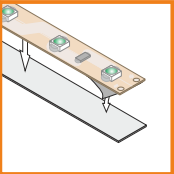

endinas

ending M-L transparent

70330000

ENDING THICKNESS INCREASES THE LENGTH OF THE PROFILE

LED strip + cable + power supply

mounting

mounting LED stripe

placement glass in the profile*