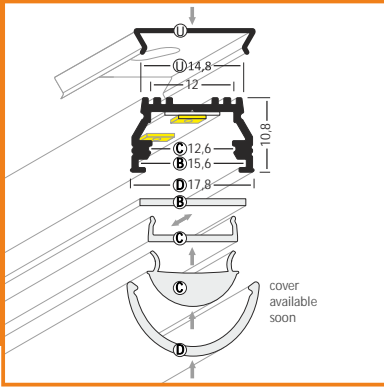

profile LED UNI12 BCD/U

small, multi-purpose profile; ideal heat sink; Compatible with some of the X accessories - covers and holders. Application with the new click cover imposed from the outside - you can get a waterproof solution.

standard lengths: 1000, 2000mm; max. length 4000mm; length above 2000mm - own collection