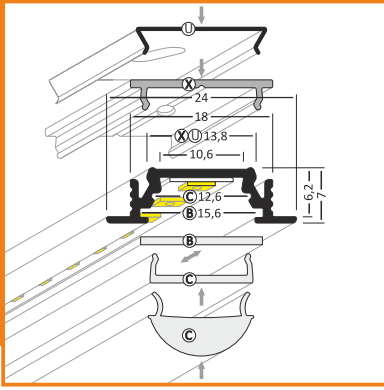

profile LED GROOVE BC/UX

profile LED GROOVE - the profile can be installed in furniture or tile gap, in the wall or ceiling. Mounted directly or by a mounting plate

standard lengths: 1000, 2000mm;
max. length 4000mm;
length above 2000mm - own collection