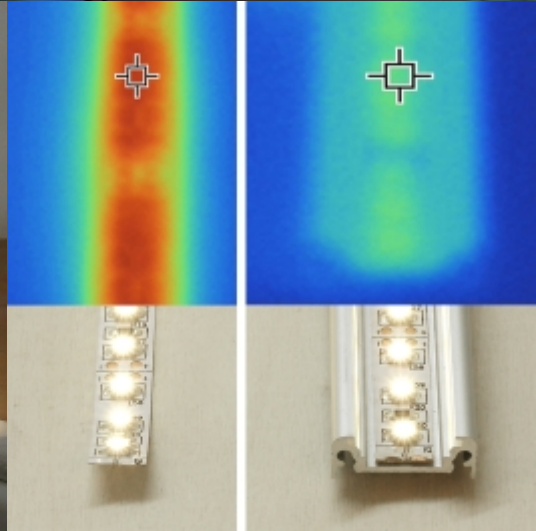

application