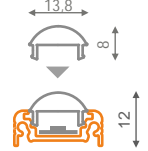

profile LED SURFACE BC/UX

UE Patent No. 001327180-0003 - zastrzeżone w UE

effect of interesting light lines:
flat mounting backwards or
sideways in the slots;
individually or in groups

standard lengths: 1000, 2000mm;
max. length 4000mm;
length above 2000mm - own collection

1000mm 77260020
2000mm 77270020

1000mm 77260021
2000mm 77270021

1000mm 77260001
2000mm 77270001

covers

1000mm	1000mm	1000mm
76240038	76240039	76240016
2000mm	2000mm	2000mm
76250038	76250039	76250016

1000mm	1000mm
76320038	76320000
2000mm	2000mm
76330038	76330000

1000mm
76290000
2000mm
76300000

endings

ending SU
70360040
70360002
70360001
70360022

ENDING THICKNESS INCREASES
THE LENGTH OF THE PROFILE

ending SU with hole
77540040
77540002
77540001
77540022

ENDING THICKNESS INCREASES
THE LENGTH OF THE PROFILE

mounting

OPTIONAL MOUNTING:

mounting plate X
76260000

mounting plate U INOX
76380000

LED strip + cable
+ power supply

OPTIONAL CONNECTOR:

holder SU simple
77370030

connector L SU
anodized 77410020
black anodized 77410021
white painted 77410001

connector X
76350000

Ostrowska 354, 61-312 Poznań,
POLAND
tel. +48 61 87 27 500, fax. +48 61 87 27 518
biuro@topmet.pl, www.topmet.pl