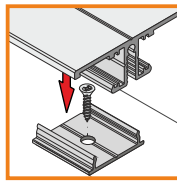

/set = 2pcs/
mounting plate U flexible INOX
76380000