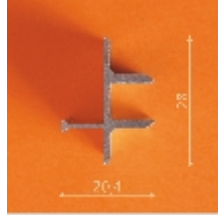

profil LED TWIN