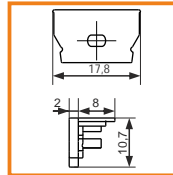

profile LED UNI12 BCD/U

small, multi-purpose profile; ideal heat sink; Compatible with some of the X accessories - covers and holders. Application with the new click cover imposed from the outside - you can get a waterproof solution.

standard lengths: 1000, 2000mm; max. length 4000mm; length above 2000mm - own collection

raw	anodized	black anodized	white painted
1000mm A1010000	1000mm A1010020	1000mm A1010021	1000mm A1010001
2000mm A1010000	2000mm A1010020	2000mm A1010021	2000mm A1010001

covers

1000mm	1000mm	1000mm
76240038	76240039	76240016
2000mm	2000mm	2000mm
76250038	76250039	76250016

1000mm	1000mm
76320038	76320000
2000mm	2000mm
76330038	76330000

1000mm
76290000
2000mm
76300000

endings

ENDING THICKNESS INCREASES THE LENGTH OF THE PROFILE

ENDING THICKNESS INCREASES THE LENGTH OF THE PROFILE

mounting

OPTIONAL MOUNTING: