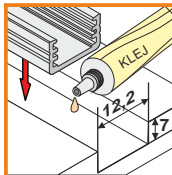

mounting

OPTIONAL MOUNTING:

/set = 2pcs/

holder SL simple
89110030

/set = 2pcs/

flexible mounting plate Z INOX
89270019

LED strip + cable
+ power supply

two-sided adhesive tape
76340000