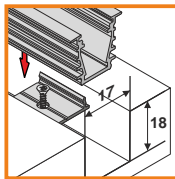

- ▶ 96090040
- ▶ 96090002
- ▶ 96090001
- ▶ 96090022

ENDING THICKNESS INCREASES THE LENGTH OF THE PROFILE

mounting

OPTIONAL MOUNTING:

/set = 2pcs/

mounting plate X
76260000

/set = 2pcs/

mounting plate flexible U INOX
76380000