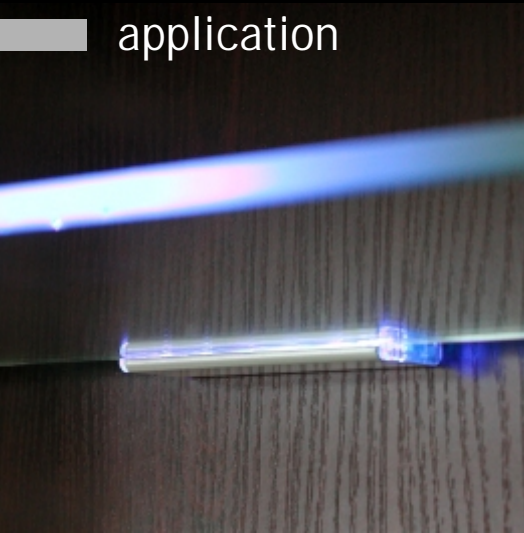

application