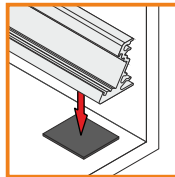

profile LED CORNER BC/UX

corner profile 30 or 60 degree:
can be used as a lighting inside cabinets,
wardrobes and cupboards;
can be mounted directly or by
mounting plate.

standard lengths: 1000, 2000mm;
max. length 4000mm;
length above 2000mm - own collection

1000mm 83040020
2000mm 83050020

1000mm 83040021
2000mm 83050021

1000mm 83040001
2000mm 83050001

LIGHTING ANGLES ▶

covers

1000mm	1000mm	1000mm
76240038	76240039	76240016
2000mm	2000mm	2000mm
76250038	76250039	76250016

1000mm	1000mm
76320038	76320000
2000mm	2000mm
76330038	76330000

1000mm
76290000
2000mm
76300000

endings

ENDING THICKNESS INCREASES
THE LENGTH OF THE PROFILE

silver ▶ 83070002
black ▶ 00000000
white ▶ 00000000

ending CO with hole
▶ 00000000
▶ 00000000
▶ 00000000

mounting

OPTIONAL MOUNTING:

two-sided adhesive tape
76340000

OPTIONAL CONNECTOR:

anodized
83110020

black anodized
83110021

white painted
83110001

Ostrowska 354, 61-312 Poznań
tel. 61 87 27 500, fax. 87 27 518
biuro@topmet.pl, www.topmet.pl