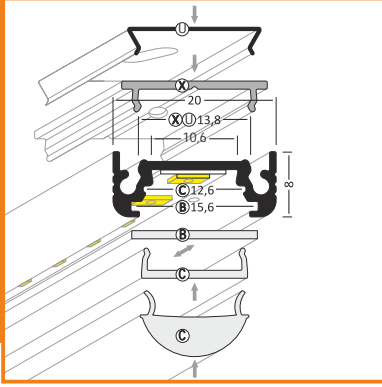

profile LED SURFACE BC/UX

UE Patent No. 001327180-0003 - zastrzeżone w UE