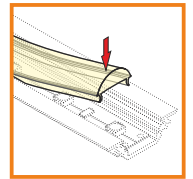

profile LED TRIO BC

corner profile 45 degree:
can be mounted on the surface by screws
or inside the gap by glue

standard lengths: 1000, 2000mm;
max. length 4000mm;
length above 2000mm - own collection

	anodized	black anodized	white painted
1000mm	91020020	1000mm 91020021	1000mm 91020001
2000mm	91030020	2000mm 91030021	2000mm 91030001

covers

1000mm	1000mm	1000mm
76240038	76240039	76240016
2000mm	2000mm	2000mm
76250038	76250039	76250016

1000mm	1000mm
76320038	76320000
2000mm	2000mm
76330038	76330000

1000mm
76290000
2000mm
76300000

endings

/set= 2pcs/

ENDING THICKNESS INCREASES
THE LENGTH OF THE PROFILE

1. ending TR
   silver ▶ 91050040
   black ▶ 91050002
   white ▶ 91050001
   grey ▶ 91050022

mounting

OPTIONAL
MOUNTING: