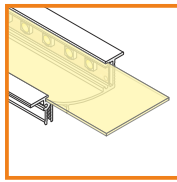

profile LED FLAT H/UX

długość standardowe: 1000, 2000mm;
długość powyżej 2000mm - odbiór własny
(długość maksymalna 4000mm)

raw	anodized	black anodized	white painted
1000mm 23040000	1000mm 23040020	1000mm 23040021	1000mm 23040001
2000mm 23050000	2000mm 23050020	2000mm 23050021	2000mm 23050001

covers

cover ▶ white ▶ frosted ▶ transparent
H

1000mm	1000mm	1000mm
23070038	23070039	23070016
2000mm	2000mm	2000mm
23080038	23080039	23080016

endings

ending FL with hole
▶ 23120040
▶ 23120002
▶ 23120001
▶ 23120022

ENDING THICKNESS INCREASES THE LENGTH OF THE PROFILE

mounting

OPTIONAL MOUNTING:

OPTIONAL CONNECTOR:

Ostrowska 354, 61-312 Poznań,
POLAND
tel. +48 61 87 27 500, fax. +48 61 87 27 518
biuro@topmet.pl, www.topmet.pl