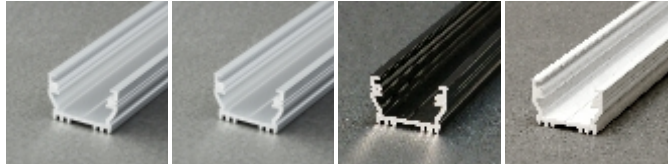

profile LED UNI12 BCD/U

small, multi-purpose profile; ideal heat sink; Compatible with some of the X accessories - covers and holders. Application with the new click cover imposed from the outside - you can get a waterproof solution.

standard lengths: 1000, 2000mm; max. length 4000mm; length above 2000mm - own collection

raw	anodized	black anodized	white painted
1000mm A1010000	1000mm A1010020	1000mm A1010021	1000mm A1010001
2000mm A1010000	2000mm A1010020	2000mm A1010021	2000mm A1010001

covers

1000mm	1000mm	1000mm
76240038	76240039	76240016
2000mm	2000mm	2000mm
76250038	76250039	76250016

1000mm	1000mm
76320038	76320000
2000mm	2000mm
76330038	76330000

1000mm
76290000
2000mm
76300000

endings

ENDING THICKNESS INCREASES THE LENGTH OF THE PROFILE

ENDING THICKNESS INCREASES THE LENGTH OF THE PROFILE

mounting

OPTIONAL MOUNTING: