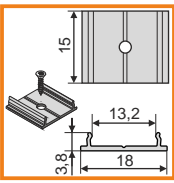

mounting plate U INOX
76380000