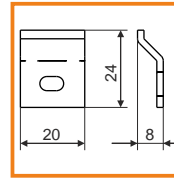

LED strip + cable + power supply