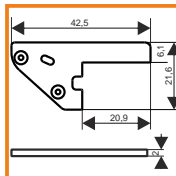

profile LED STEP C

anti-slip function;
two lighting direction,
edge or/and upward

standard lengths: 1000, 2000mm;
max. length 4000mm;
length above 2000mm - own collection

anodized

black anodized

1000mm 32060020
2000mm 32080020

1000mm 32060021
2000mm 32080021

covers

cover
click C

white transparent

1000mm 1000mm
76320038 76320000
2000mm 2000mm
76330038 76330000

accessories

anti-slip insert ST

colorless
1000mm 32130000
1500mm 32140000
2000mm 32150000

black
1000mm 32130002
1500mm 32140002
2000mm 32150002

cover LED STEP

anodized
1000mm 32090020
1500mm 32110020
2000mm 32120020

black anodized
1000mm 32090021
1500mm 32110021
2000mm 32120021

endings

silver
black

ending ST

32100022
32100002

ENDING THICKNESS INCREASES
THE LENGTH OF THE PROFILE

mounting

Ostrowska 354, 61-312 Poznań,
POLAND
tel. +48 61 87 27 500, fax. +48 61 87 27 518
biuro@topmet.pl, www.topmet.pl