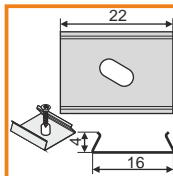

mounting plate flexible U INOX
76380000