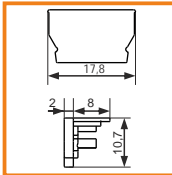

profile LED UNI12 BCD/U

small, multi-purpose profile; ideal heat sink; Compatible with some of the X accessories - covers and holders. Application with the new click cover imposed from the outside - you can get a waterproof solution.

standard lengths: 1000, 2000mm; max. length 4000mm; length above 2000mm - own collection

raw	anodized	black anodized	white painted
1000mm A1010000	1000mm A1010020	1000mm A1010021	1000mm A1010001
2000mm A1010000	2000mm A1010020	2000mm A1010021	2000mm A1010001

covers

1000mm	1000mm	1000mm
76240038	76240039	76240016
2000mm	2000mm	2000mm
76250038	76250039	76250016

1000mm	1000mm
76320038	76320000
2000mm	2000mm
76330038	76330000

1000mm
76290000
2000mm
76300000

endings

ENDING THICKNESS INCREASES THE LENGTH OF THE PROFILE

ENDING THICKNESS INCREASES THE LENGTH OF THE PROFILE

mounting

OPTIONAL MOUNTING: