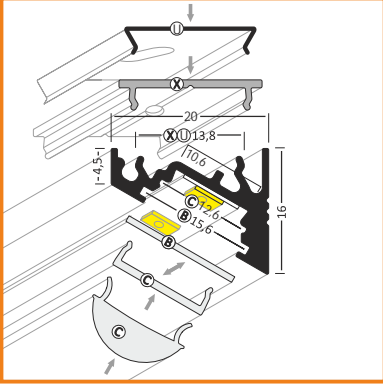

profile LED CORNER BC/UX