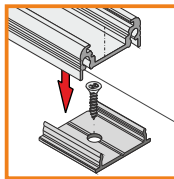

profile LED SURFACE BC/UX

UE Patent No. 001327180-0003 - zastrzeżone w UE

effect of interesting light lines:
flat mounting backwards or
sideways in the slots;
individually or in groups

standard lengths: 1000, 2000mm;
max. length 4000mm;
length above 2000mm - own collection

1000mm 77260020
2000mm 77270020

1000mm 77260021
2000mm 77270021

1000mm 77260001
2000mm 77270001

covers

1000mm	1000mm	1000mm
76240038	76240039	76240016
2000mm	2000mm	2000mm
76250038	76250039	76250016

1000mm	1000mm
76320038	76320000
2000mm	2000mm
76330038	76330000

1000mm
76290000
2000mm
76300000

endings

ending SU
70360040
70360002
70360001
70360022

ENDING THICKNESS INCREASES
THE LENGTH OF THE PROFILE

ending SU with hole
77540040
77540002
77540001
77540022

ENDING THICKNESS INCREASES
THE LENGTH OF THE PROFILE

mounting

OPTIONAL MOUNTING:

mounting plate X
76260000

mounting plate U INOX
76380000

LED strip + cable
+ power supply

OPTIONAL CONNECTOR:

holder SU simple
77370030

connector L SU
anodized 77410020
black anodized 77410021
white painted 77410001

connector X
76350000

Ostrowska 354, 61-312 Poznań,
POLAND
tel. +48 61 87 27 500, fax. +48 61 87 27 518
biuro@topmet.pl, www.topmet.pl