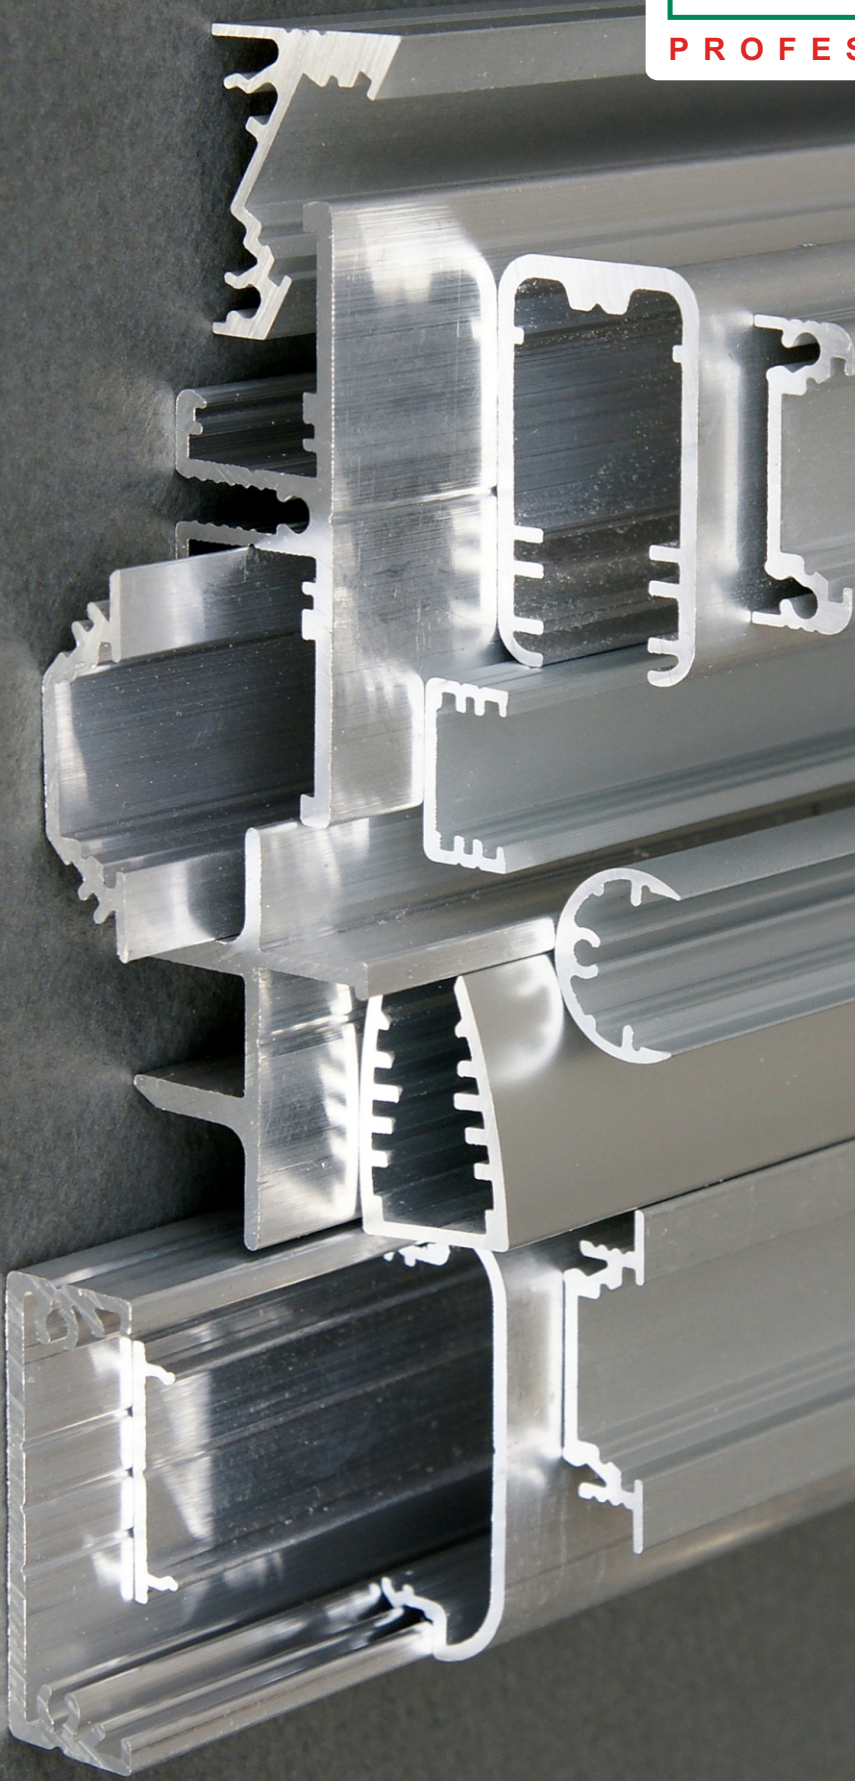

TOPMET
Light®

PROFESSIONAL LIGHTING

LED PROFILES