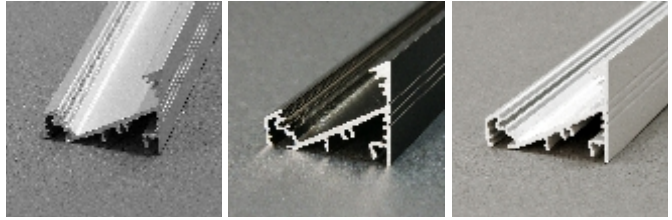

anodized

black anodized

white painted

1000mm 98020020
2000mm 98030020

1000mm 98020021
2000mm 98030002

1000mm 98020001
2000mm 98030001

LIGHTING ANGLES ▶

covers

1000mm	1000mm	1000mm
84060038	84060039	84060016
2000mm	2000mm	2000mm
84070038	84070039	84070016

endings

silver ▶ 98070040
black ▶ 98070002
white ▶ 98070001
grey ▶ 98070022

ending CO27 with hole
▶ 98060040
▶ 98060002
▶ 98060001
▶ 98060022

mounting

Ostrowska 354, 61-312 Poznań,
POLAND
tel. +48 61 87 27 500, fax. +48 61 87 27 518
biuro@topmet.pl, www.topmet.pl