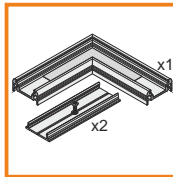

connector X
76350000