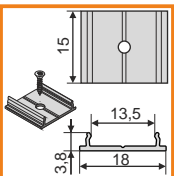

mounting plate flexible U INOX
76380000