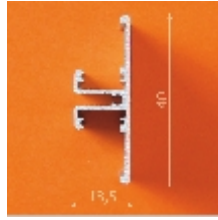

profile LED BACK A/UX

profile can be mounted on a wall or in a cupboard.
mounting plate X can be applied:
two-way glow of light;
decorative lighting

standard lengths: 1000, 2000mm;
max. length 4000mm;
length above 2000mm - own collection