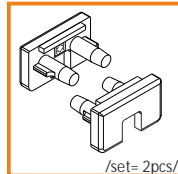

/set = 2pcs/