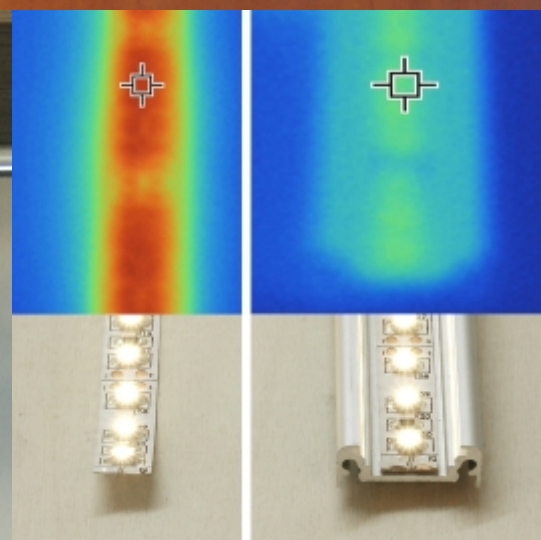

placement glass in the profile

LED strip + cable + power supply

profile LED
OVAL

profile LED OVAL BC

profile LED OVAL a stick to hang clothes; fitting to furniture's wall by using mounting holder OV; the lighting of wardrobe's inside