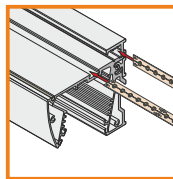

socket frame SM 2

25210020