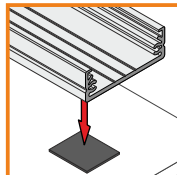

two-sided adhesive tape
76340000

screw