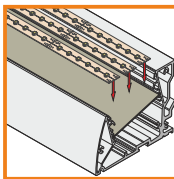

socket frame SM 1

25200020