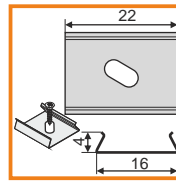

mounting plate U flexible INOX
76380000