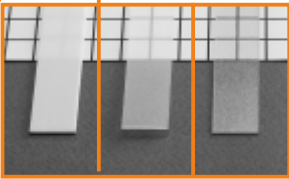

covers

cover A ▶ white ▶ frosted ▶ transparent

1000mm	1000mm	1000mm
89060038	89060039	89060016
2000mm	2000mm	2000mm
89070038	89070039	89070016