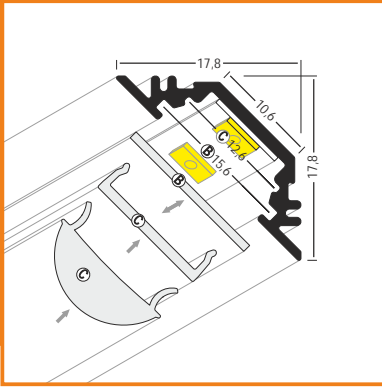

profile LED TRIO BC

corner profile 45 degree:
can be mounted on the surface by screws
or inside the gap by glue

standard lengths: 1000, 2000mm;
max. length 4000mm;
length above 2000mm - own collection