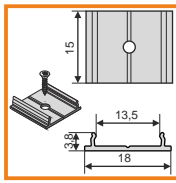

/set = 2pcs/
mounting plate U flexible INOX
76380000