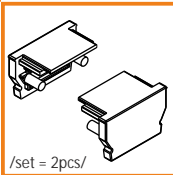

endings

/set = 2pcs/
ending UN12
▸ A1080040
▸ A1080002
▸ A1080001
▸ A1080022