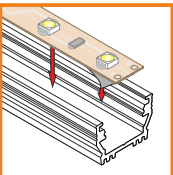

mounting adhesive LED strip