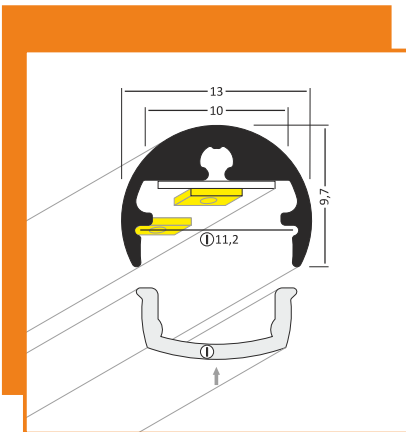

profile LED PEN I

for lighting display cases, images, exposure of trinkets; possibility of directing the light; specially tailored lens; various mounting accessories

anodized

1000mm 86020020
2000mm 86030020

standard lengths: 1000, 2000mm;
max. length 4000mm;
length above 2000mm - own collection

covers

1000mm 86050000
2000mm 86060000

mounting

OPTIONAL MOUNTING:

holder PE simple
86370030

holder PE flat
86070022

LED strip + cable
+ power supply

holder PE of stretcher
86290003

end holder PE
86160003

holder PE jointed with thread
86090003

OPTIONAL CONNECTOR:

holder PE jointed with soffit ceiling
86080003

double holder PE with thread
86330003

double holder PE with soffit ceiling
86320003