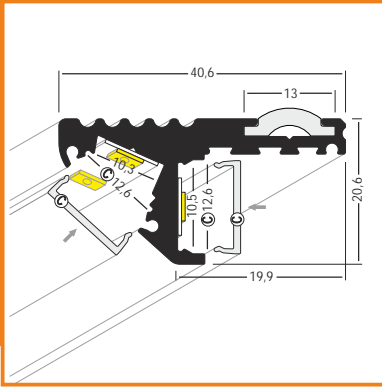

application

profile LED STEP C

anti-slip function;
two lighting direction,
edge or/and upward

standard lengths: 1000, 2000mm;
max. length 4000mm;
length above 2000mm - own collection

anodized

black anodized