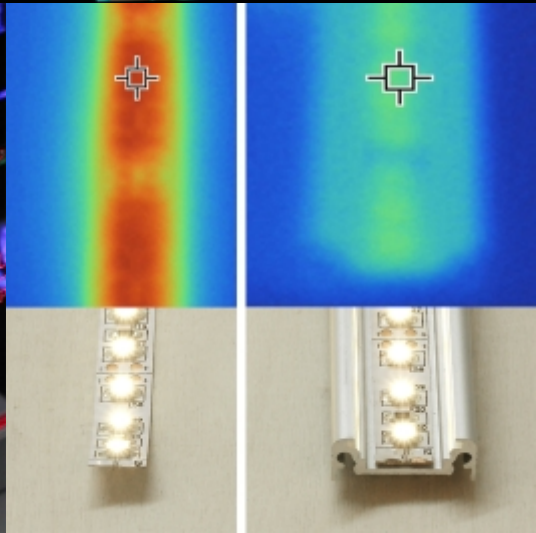

application