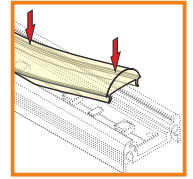

profile LED SURFACE BC/UX

UE Patent No. 001327180-0003 - zastrzeżone w UE

effect of interesting light lines:
flat mounting backwards or
sideways in the slots;
individually or in groups

standard lengths: 1000, 2000mm;
max. length 4000mm;
length above 2000mm - own collection

1000mm 77260020
2000mm 77270020

1000mm 77260021
2000mm 77270021

1000mm 77260001
2000mm 77270001

covers

1000mm	1000mm	1000mm
76240038	76240039	76240016
2000mm	2000mm	2000mm
76250038	76250039	76250016

1000mm	1000mm
76320038	76320000
2000mm	2000mm
76330038	76330000

1000mm
76290000
2000mm
76300000

endings

ending SU
70360040
70360002
70360001
70360022

ENDING THICKNESS INCREASES
THE LENGTH OF THE PROFILE

ending SU with hole
77540040
77540002
77540001
77540022

ENDING THICKNESS INCREASES
THE LENGTH OF THE PROFILE

mounting

OPTIONAL MOUNTING:

mounting plate X
76260000

mounting plate U INOX
76380000

LED strip + cable
+ power supply

OPTIONAL CONNECTOR:

holder SU simple
77370030

connector L SU
anodized 77410020
black anodized 77410021
white painted 77410001

connector X
76350000

Ostrowska 354, 61-312 Poznań,
POLAND
tel. +48 61 87 27 500, fax. +48 61 87 27 518
biuro@topmet.pl, www.topmet.pl