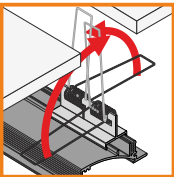

mounting plate X spring
23130000