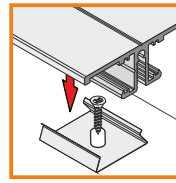

ending BA with hole
▶ 90160040
▶ 90160002
▶ 90160001
▶ 90160022

mounting

OPTIONAL MOUNTING:

2-4pcs/1m /set = 2pcs/
mounting plate X
76260000

/set = 2pcs/
mounting plate U flexible INOX
76380000

LED strip + cable
+ power supply