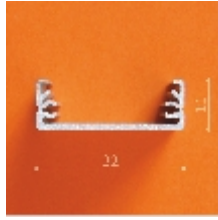

profile LED WIDE G/W

for mounting on the surface by using special double-sided adhesive tape; can be used under cupboards e.g. as a lighting of kitchen tops

standard lengths: 1000, 2000mm;
max. length 4000mm;
length above 2000mm - own collection