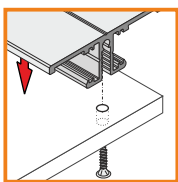

ending BA with hole
▶ 90160040
▶ 90160002
▶ 90160001
▶ 90160022

mounting

OPTIONAL MOUNTING:

2-4pcs/1m /set = 2pcs/
mounting plate X
76260000

/set = 2pcs/
mounting plate U flexible INOX
76380000

LED strip + cable
+ power supply