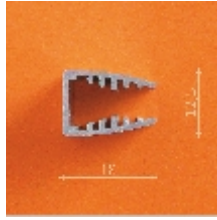

*profile includes insert for mounting

profile LED
MIKRO

application

profile LED MIKRO

for lighting a glass 6mm thick

anodized

1000mm 68530020
2000mm 68540020

standard lengths: 1000, 2000mm;
max. length 4000mm;
length above 2000mm - own collection