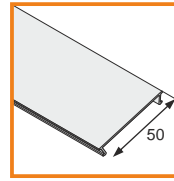

cover PH/LO/SM anodized