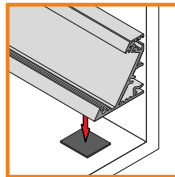

profile LED CORNER27 G/UX

corner profile 30 or 60 degree:
can be used as a lighting inside cabinets,
wardrobes and cupboards;
can be mounted directly or by
mounting plate.

standard lengths: 1000, 2000mm;
max. length 4000mm;
length above 2000mm - own collection

1000mm 98020020
2000mm 98030020

1000mm 98020021
2000mm 98030002

1000mm 98020001
2000mm 98030001

LIGHTING ANGLES ▶

covers

1000mm	1000mm	1000mm
84060038	84060039	84060016
2000mm	2000mm	2000mm
84070038	84070039	84070016

endings

silver ▶ 98070040
black ▶ 98070002
white ▶ 98070001
grey ▶ 98070022

ending CO27 with hole
▶ 98060040
▶ 98060002
▶ 98060001
▶ 98060022

mounting

Ostrowska 354, 61-312 Poznań,
POLAND
tel. +48 61 87 27 500, fax. +48 61 87 27 518
biuro@topmet.pl, www.topmet.pl