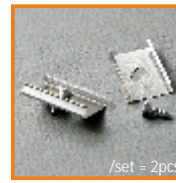

mounting plate U flexible INOX
76380000