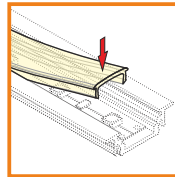

cover lens C ▶ transparent

1000mm
76290000
2000mm
76300000