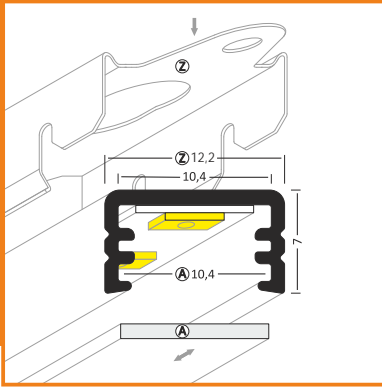

profile LED SLIM A/Z

the smallest profile for LED strip 8mm wide, which can be mounted on the surface; various applications

standard lengths: 1000, 2000mm;
max. length 4000mm;
length above 2000mm - own collection