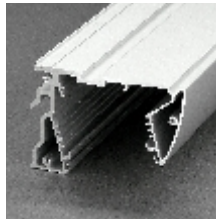

double holder PE with thread
86330003

double holder PE with soffit ceiling
86320003

profile LED
SHELF MULTI

application

profile LED SHELF MULTI

can be used as a shelf or cables hiding cover giving decorative and uniform light; accessory for cables hiding click-on cover profile; application as a shelf – max. load 7kg