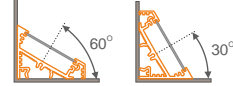

profile LED CORNER27 G/UX

corner profile 30 or 60 degree:
can be used as a lighting inside cabinets,
wardrobes and cupboards;
can be mounted directly or by
mounting plate.

standard lengths: 1000, 2000mm;
max. length 4000mm;
length above 2000mm - own collection

1000mm 98020020
2000mm 98030020

1000mm 98020021
2000mm 98030002

1000mm 98020001
2000mm 98030001

LIGHTING ANGLES ▶

covers

1000mm	1000mm	1000mm
84060038	84060039	84060016
2000mm	2000mm	2000mm
84070038	84070039	84070016

endings

silver ▶ 98070040
black ▶ 98070002
white ▶ 98070001
grey ▶ 98070022

ending CO27 with hole
▶ 98060040
▶ 98060002
▶ 98060001
▶ 98060022

mounting

Ostrowska 354, 61-312 Poznań,
POLAND
tel. +48 61 87 27 500, fax. +48 61 87 27 518
biuro@topmet.pl, www.topmet.pl