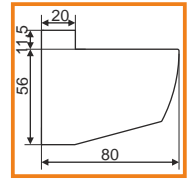

profile LED SHELF MULTI

can be used as a shelf or cables hiding cover giving decorative and uniform light; accessory for cables hiding click-on cover profile; application as a shelf – max. load 7kg

anodized

1000mm 25020020
2000mm 25030020

standard lengths: 1000, 2000mm;
max. length 4000mm;
length above 2000mm - own collection

covers

1000mm 63580000
2000mm 63590000

1000mm 63610000
2000mm 63620000

1000mm 63550020
2000mm 63560020

endings

silver ▶ 25110022

▶ 25150022

▶ 25130022

▶ 25120022

▶ 25160022

▶ 25140022

mounting

OPTIONAL MOUNTING:

1000 - 25050020
2000 - 25060020

1000 - 25050021
2000 - 25060021

1000 - 25050001
2000 - 25060001

25100030

MOUNTING LIGHT SOURCES:

25190020

25200020

25210020

MOUNTING ENDING:

Ostrowska 354, 61-312 Poznań,
P O L A N D
tel. +48 61 87 27 500, fax. +48 61 87 27 518
biuro@topmet.pl, www.topmet.pl