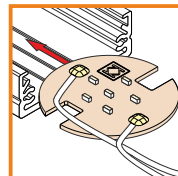

mounting LED strip - max. 3 x 8 mm

mounting LED module
1,5W fi30 6led