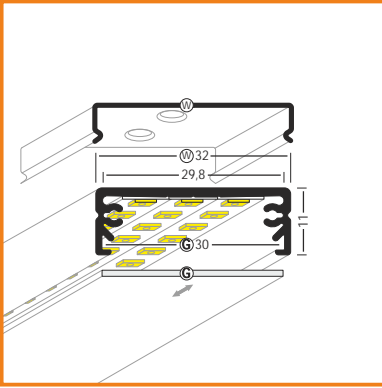

ENDING THICKNESS INCREASES THE LENGTH OF THE PROFILE

mounting

OPTIONAL MOUNTING:

mounting plate flexible U INOX
76380000

mounting adhesive LED strip

LED strip + cable + power supply

profile LED WIDE

application

profile LED WIDE G/W

for mounting on the surface by using special double-sided adhesive tape; can be used under cupboards e.g. as a lighting of kitchen tops

standard lengths: 1000, 2000mm;
max. length 4000mm;
length above 2000mm - own collection