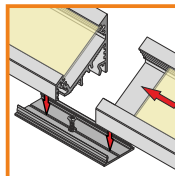

profile LED CORNER27 G/UX

corner profile 30 or 60 degree:
can be used as a lighting inside cabinets,
wardrobes and cupboards;
can be mounted directly or by
mounting plate.

standard lengths: 1000, 2000mm;
max. length 4000mm;
length above 2000mm - own collection

1000mm 98020020
2000mm 98030020

1000mm 98020021
2000mm 98030002

1000mm 98020001
2000mm 98030001

LIGHTING ANGLES ▶

covers

1000mm	1000mm	1000mm
84060038	84060039	84060016
2000mm	2000mm	2000mm
84070038	84070039	84070016

endings

silver ▶ 98070040
black ▶ 98070002
white ▶ 98070001
grey ▶ 98070022

ending CO27 with hole
▶ 98060040
▶ 98060002
▶ 98060001
▶ 98060022

mounting

two-sided adhesive tape
76340000

Ostrowska 354, 61-312 Poznań,
POLAND
tel. +48 61 87 27 500, fax. +48 61 87 27 518
biuro@topmet.pl, www.topmet.pl