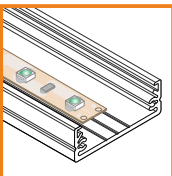

profile LED WIDE G/W

for mounting on the surface by using special double-sided adhesive tape; can be used under cupboards e.g. as a lighting of kitchen tops

standard lengths: 1000, 2000mm;
max. length 4000mm;
length above 2000mm - own collection

raw	anodized	black anodized	white painted
1000mm 84020000	1000mm 84020020	1000mm 84020021	1000mm 84020001
2000mm 84030000	2000mm 84030020	2000mm 84030021	2000mm 84030001

covers

cover G white	cover G frosted	cover G transparent
1000mm 84060038	1000mm 84060039	1000mm 84060016
2000mm 84070038	2000mm 84070039	2000mm 84070016

endings

ending WI
▶ 84130022
▶ 84130002
▶ 84130001
▶ 84130022

ENDING THICKNESS INCREASES THE LENGTH OF THE PROFILE

ending WI with hole
▶ 84310040
▶ 84310002
▶ 84310001
▶ 84310022

ENDING THICKNESS INCREASES THE LENGTH OF THE PROFILE

silver
black
white
grey

mounting

OPTIONAL MOUNTING:

holder WI simple
84220030

mounting plate W flexible INOX
84520019

LED strip + cable + power supply

two-sided adhesive tape
76340000

screw

mounting LED strip - max. 3 x 8 mm

mounting LED module
1,5W fi30 6led

Ostrowska 354, 61-312 Poznań,
POLAND
tel. +48 61 87 27 500, fax. +48 61 87 27 518
biuro@topmet.pl, www.topmet.pl