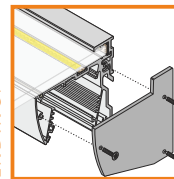

MOUNTING ENDING: