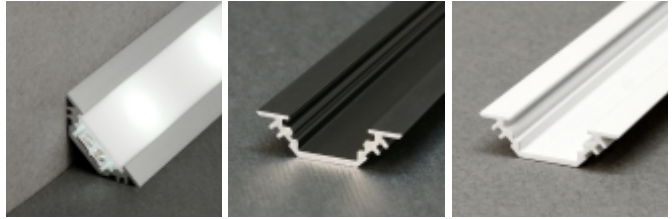

profile LED TRIO BC

corner profile 45 degree:
can be mounted on the surface by screws
or inside the gap by glue

standard lengths: 1000, 2000mm;
max. length 4000mm;
length above 2000mm - own collection

	anodized	black anodized	white painted
1000mm	91020020	1000mm 91020021	1000mm 91020001
2000mm	91030020	2000mm 91030021	2000mm 91030001

covers

1000mm	1000mm	1000mm
76240038	76240039	76240016
2000mm	2000mm	2000mm
76250038	76250039	76250016

1000mm	1000mm
76320038	76320000
2000mm	2000mm
76330038	76330000

1000mm
76290000
2000mm
76300000

endings

/set= 2pcs/

ENDING THICKNESS INCREASES
THE LENGTH OF THE PROFILE

1. ending TR
   silver ▶ 91050040
   black ▶ 91050002
   white ▶ 91050001
   grey ▶ 91050022

mounting

OPTIONAL
MOUNTING: