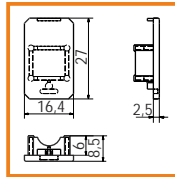

profile LED MIKRO LINE-LINIA J

the profile gives effect of lighting line;
various mounting possibilities:
flat, back, side;

standard lengths: 1000, 2000mm;
max. length 4000mm;
length above 2000mm - own collection

raw

anodized

1000mm	00000000	1000mm	70270020
2000mm	00000000	2000mm	70280020

covers

cover J
white

1000mm
70320038
2000mm
70330038

endinas

ending M-LL
transparent

70340000

ENDING THICKNESS INCREASES
THE LENGTH OF THE PROFILE

mounting

two-sided adhesive tape
76340000

screw

LED strip + cable
+ power supply

LED stripe mounting