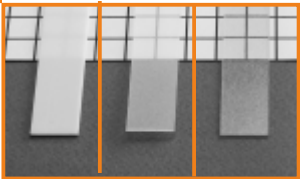

covers

cover slide B
white   frosted   transparent

1000mm	1000mm	1000mm
76240038	76240039	76240016
2000mm	2000mm	2000mm
76250038	76250039	76250016