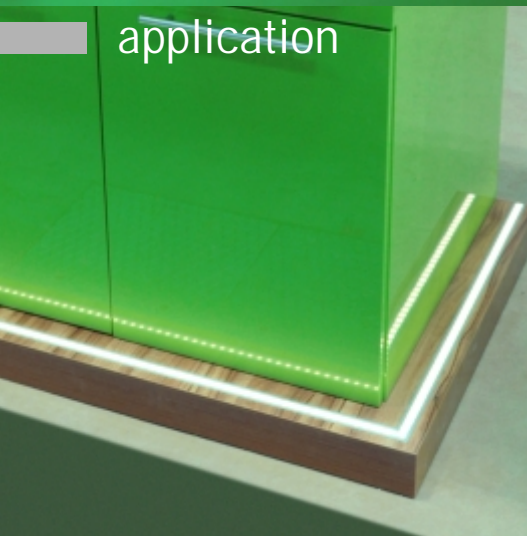

profile LED GROOVE BC/UX

profile LED GROOVE - the profile can be installed in furniture or tile gap, in the wall or ceiling. Mounted directly or by a mounting plate

standard lengths: 1000, 2000mm;
max. length 4000mm;
length above 2000mm - own collection