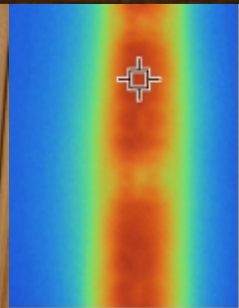

profile LED
TWIN

application