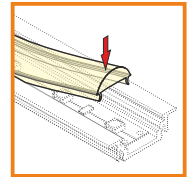

profile LED GROOVE BC/UX

profile LED GROOVE - the profile can be installed in furniture or tile gap, in the wall or ceiling. Mounted directly or by a mounting plate

standard lengths: 1000, 2000mm;
max. length 4000mm;
length above 2000mm - own collection

	anodized	black anodized	white painted
1000mm	76200020	1000mm 76200021	1000mm 76200001
2000mm	76210020	2000mm 76210021	2000mm 76210001

covers

1000mm	1000mm	1000mm
76240038	76240039	76240016
2000mm	2000mm	2000mm
76250038	76250039	76250016

1000mm	1000mm
76320038	76320000
2000mm	2000mm
76330038	76330000

1000mm
76290000
2000mm
76300000

endings

ENDING THICKNESS INCREASES THE LENGTH OF THE PROFILE

ENDING THICKNESS INCREASES THE LENGTH OF THE PROFILE

silver
black
white
grey

mounting

OPTIONAL MOUNTING:

Ostrowska 354, 61-312 Poznań,
P O L A N D
tel. +48 61 87 27 500, fax. +48 61 87 27 518
biuro@topmet.pl, www.topmet.pl