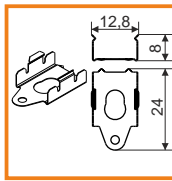

/set = 2pcs/

flexible mounting plate Z INOX
89270019