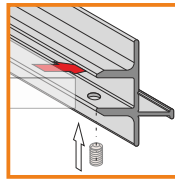

mounting on glass set screw 2xM4