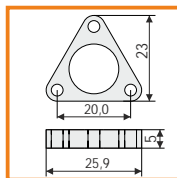

standard lengths: 1000, 2000mm;
max. length 4000mm;
length above 2000mm - own collection

covers

cover I

1000mm 86050000
2000mm 86060000

mounting

OPTIONAL MOUNTING:

/set = 2pcs/

holder PE simple
86370030