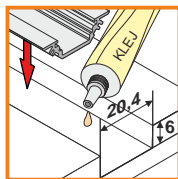

profile LED TRIO BC

corner profile 45 degree:
can be mounted on the surface by screws
or inside the gap by glue

standard lengths: 1000, 2000mm;
max. length 4000mm;
length above 2000mm - own collection

	anodized	black anodized	white painted
1000mm	91020020	1000mm 91020021	1000mm 91020001
2000mm	91030020	2000mm 91030021	2000mm 91030001

covers

1000mm	1000mm	1000mm
76240038	76240039	76240016
2000mm	2000mm	2000mm
76250038	76250039	76250016

1000mm	1000mm
76320038	76320000
2000mm	2000mm
76330038	76330000

1000mm
76290000
2000mm
76300000

endings

/set= 2pcs/

ENDING THICKNESS INCREASES
THE LENGTH OF THE PROFILE

1. ending TR
   silver ▶ 91050040
   black ▶ 91050002
   white ▶ 91050001
   grey ▶ 91050022

mounting

OPTIONAL
MOUNTING:

glue