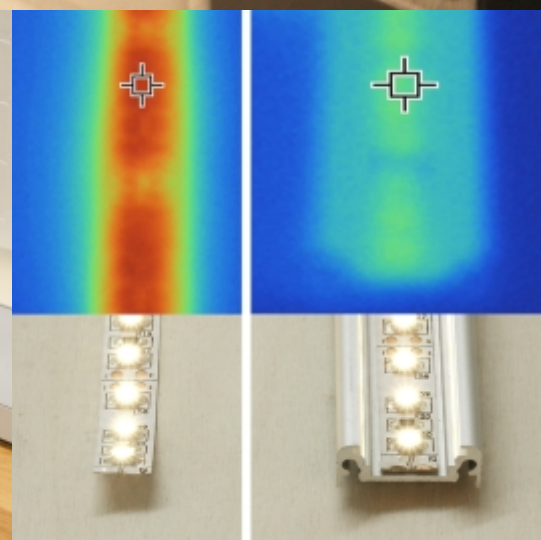

double holder PE with thread
86330003

double holder PE with soffit ceiling
86320003

profile LED
SHELF MULTI

application

profile LED SHELF MULTI

can be used as a shelf or cables hiding cover giving decorative and uniform light; accessory for cables hiding click-on cover profile; application as a shelf – max. load 7kg