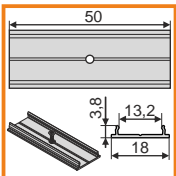

connector L CO

anodized
83110020

black anodized
83110021

white painted
83110001