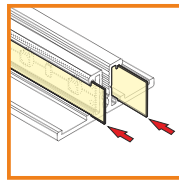

profile LED BACK A/UX

profile can be mounted on a wall or in a cupboard.
mounting plate X can be applied:
two-way glow of light;
decorative lighting

standard lengths: 1000, 2000mm;
max. length 4000mm;
length above 2000mm - own collection

raw	anodized	black painted	white painted
1000mm 90020000	1000mm 90020020	1000mm 90020002	1000mm 90020001
2000mm 90030000	2000mm 90030020	2000mm 90030002	2000mm 90030001

covers

cover A
white   frosted   transparent

1000mm 89060038	1000mm 89060039	1000mm 89060016
2000mm 89070038	2000mm 89070039	2000mm 89070016

endings

silver
black
white
grey

ending BA
▶ 90110040
▶ 90110002
▶ 90110001
▶ 90110022

ENDING THICKNESS INCREASES THE LENGTH OF THE PROFILE

ending BA with hole
▶ 90160040
▶ 90160002
▶ 90160001
▶ 90160022

mounting

OPTIONAL MOUNTING:

OPTIONAL CONNECTOR:

Ostrowska 354, 61-312 Poznań,
POLAND
tel. +48 61 87 27 500, fax. +48 61 87 27 518
biuro@topmet.pl, www.topmet.pl