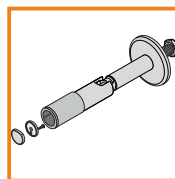

holder PE flat
86070022

LED strip + cable
+ power supply

holder PE of stretcher
86290003

end holder PE
86160003

holder PE jointed with thread
86090003

OPTIONAL CONNECTOR:

holder PE jointed with soffit ceiling
86080003