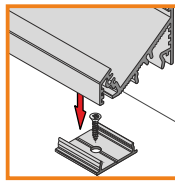

mounting plate U flexible INOX
76380000