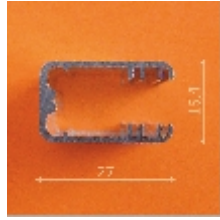

profile LED MIKRO-LINE

lightens 8 mm glass

standard lengths: 1000, 2000mm;
max. length 4000mm;
length above 2000mm - own collection