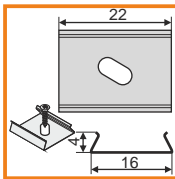

- ▶ 96090040
- ▶ 96090002
- ▶ 96090001
- ▶ 96090022

ENDING THICKNESS INCREASES THE LENGTH OF THE PROFILE

mounting

OPTIONAL MOUNTING:

/set = 2pcs/

mounting plate X
76260000

/set = 2pcs/

mounting plate flexible U INOX
76380000