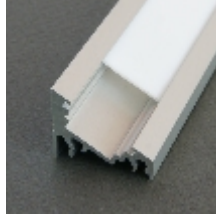

anodized

1000mm 83040020
2000mm 83050020