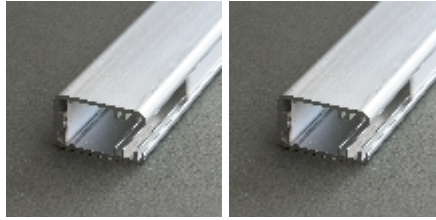

application

profile LED MIKRO-LINE

lightens 8 mm glass

standard lengths: 1000, 2000mm;
max. length 4000mm;
length above 2000mm - own collection

raw

anodized

1000mm	70270000	1000mm	70270020
2000mm	70280000	2000mm	70280020