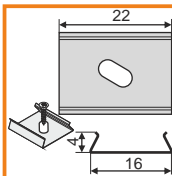

mounting plate flexible U INOX
76380000