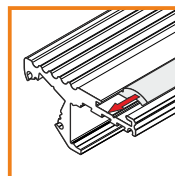

mounting - anti-slip insert