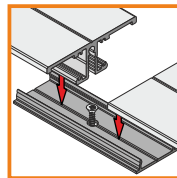

profile LED BACK A/UX

profile can be mounted on a wall or in a cupboard.
mounting plate X can be applied:
two-way glow of light;
decorative lighting

standard lengths: 1000, 2000mm;
max. length 4000mm;
length above 2000mm - own collection

raw	anodized	black painted	white painted
1000mm 90020000	1000mm 90020020	1000mm 90020002	1000mm 90020001
2000mm 90030000	2000mm 90030020	2000mm 90030002	2000mm 90030001

covers

cover A
white   frosted   transparent

1000mm 89060038	1000mm 89060039	1000mm 89060016
2000mm 89070038	2000mm 89070039	2000mm 89070016

endings

silver
black
white
grey

ending BA
▶ 90110040
▶ 90110002
▶ 90110001
▶ 90110022

ENDING THICKNESS INCREASES THE LENGTH OF THE PROFILE

ending BA with hole
▶ 90160040
▶ 90160002
▶ 90160001
▶ 90160022

mounting

OPTIONAL MOUNTING:

OPTIONAL CONNECTOR:

Ostrowska 354, 61-312 Poznań,
POLAND
tel. +48 61 87 27 500, fax. +48 61 87 27 518
biuro@topmet.pl, www.topmet.pl