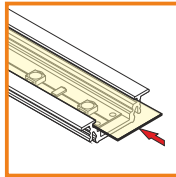

cover click C ▶ white ▶ transparent

1000mm	1000mm
76320038	76320000
2000mm	2000mm
76330038	76330000