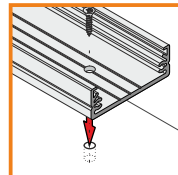

two-sided adhesive tape
76340000

screw