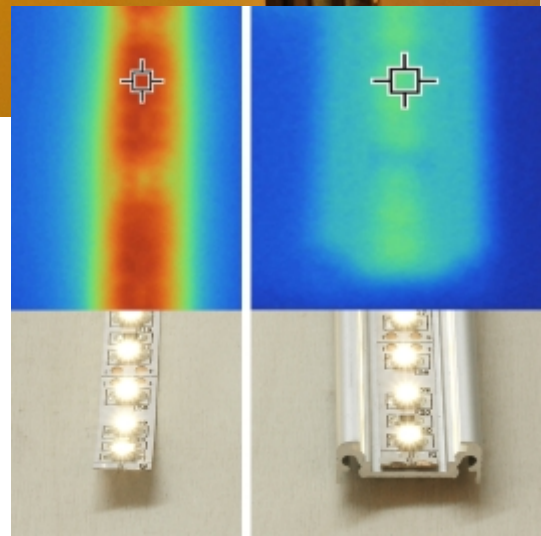

mounting

OPTIONAL
MOUNTING:

screw

glue

mounting adhesive
LED stripe

LED strip + cable
+ power supply

profile LED
CORNER 27

application