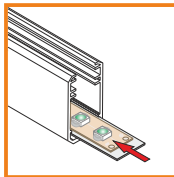

70340000

ENDING THICKNESS INCREASES
THE LENGTH OF THE PROFILE

mounting

two-sided adhesive tape
76340000

screw

LED strip + cable
+ power supply

LED stripe mounting

profile LED MIKRO-LINE