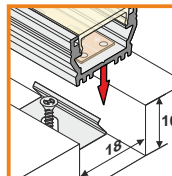

mounting adhesive LED strip