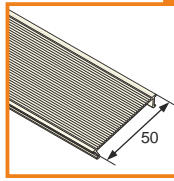

cover PH/LO/SM narrow

cover PH/LO/SM anodized

1000mm 63550020
2000mm 63560020