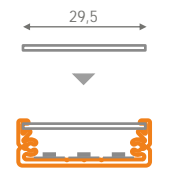

cover G white	cover G frosted	cover G transparent
1000mm 84060038	1000mm 84060039	1000mm 84060016
2000mm 84070038	2000mm 84070039	2000mm 84070016