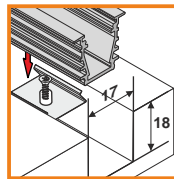

- ▶ 96090040
- ▶ 96090002
- ▶ 96090001
- ▶ 96090022

ENDING THICKNESS INCREASES THE LENGTH OF THE PROFILE

mounting

OPTIONAL MOUNTING:

/set = 2pcs/

mounting plate X
76260000

/set = 2pcs/

mounting plate flexible U INOX
76380000