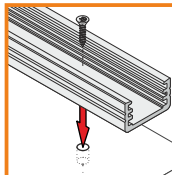

profile LED SLIM A/Z

the smallest profile for LED strip 8mm wide, which can be mounted on the surface; various applications

standard lengths: 1000, 2000mm;
max. length 4000mm;
length above 2000mm - own collection

raw	anodized	black anodized	white painted
1000mm 89020000	1000mm 89020020	1000mm 89020021	1000mm 89020001
2000mm 89030000	2000mm 89030020	2000mm 89030021	2000mm 89030001

covers

1000mm	1000mm	1000mm
89060038	89060039	89060016
2000mm	2000mm	2000mm
89070038	89070039	89070016

ending

silver black white grey	ending SL	▶ 89100040	▶ 89160040
		▶ 89100002	▶ 89160002
		▶ 89100001	▶ 89160001
		▶ 89100022	▶ 89160022

mounting

OPTIONAL MOUNTING:

screw

OPTIONAL CONNECTOR:

Ostrowska 354, 61-312 Poznań,
POLAND
tel. +48 61 87 27 500, fax. +48 61 87 27 518
biuro@topmet.pl, www.topmet.pl