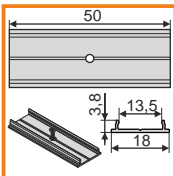

two-sided adhesive tape
76340000