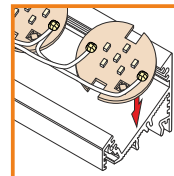

profile LED CORNER27 G/UX

corner profile 30 or 60 degree:
can be used as a lighting inside cabinets,
wardrobes and cupboards;
can be mounted directly or by
mounting plate.

standard lengths: 1000, 2000mm;
max. length 4000mm;
length above 2000mm - own collection

1000mm 98020020
2000mm 98030020

1000mm 98020021
2000mm 98030002

1000mm 98020001
2000mm 98030001

LIGHTING ANGLES ▶

covers

1000mm	1000mm	1000mm
84060038	84060039	84060016
2000mm	2000mm	2000mm
84070038	84070039	84070016

endings

silver ▶ 98070040
black ▶ 98070002
white ▶ 98070001
grey ▶ 98070022

ending CO27 with hole
▶ 98060040
▶ 98060002
▶ 98060001
▶ 98060022

mounting

Ostrowska 354, 61-312 Poznań,
POLAND
tel. +48 61 87 27 500, fax. +48 61 87 27 518
biuro@topmet.pl, www.topmet.pl