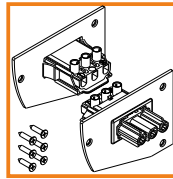

1000mm 63610000
2000mm 63620000

cover PH/LO/SM anodized

1000mm 63550020
2000mm 63560020

endings

ending SM

ending SM throughout

ending SM connector

ending SM shelf