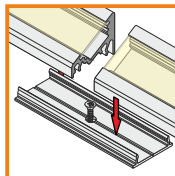

mounting plate U flexible INOX
76380000

LED strip + cable
+ power supply

two-sided adhesive tape
76340000

OPTIONAL CONNECTOR:

connector X
76350000

connector L CO

anodized
83110020

black anodized
83110021