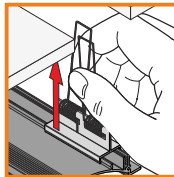

profile LED FLAT H/UX

długość standardowe: 1000, 2000mm;
długość powyżej 2000mm - odbiór własny
(długość maksymalna 4000mm)

raw	anodized	black anodized	white painted
1000mm 23040000	1000mm 23040020	1000mm 23040021	1000mm 23040001
2000mm 23050000	2000mm 23050020	2000mm 23050021	2000mm 23050001

covers

cover ▶ white ▶ frosted ▶ transparent
H

1000mm	1000mm	1000mm
23070038	23070039	23070016
2000mm	2000mm	2000mm
23080038	23080039	23080016

endings

ending FL with hole
▶ 23120040
▶ 23120002
▶ 23120001
▶ 23120022

ENDING THICKNESS INCREASES THE LENGTH OF THE PROFILE

mounting

OPTIONAL MOUNTING:

mounting plate X spring
23130000

glue

OPTIONAL CONNECTOR:

Ostrowska 354, 61-312 Poznań,
POLAND
tel. +48 61 87 27 500, fax. +48 61 87 27 518
biuro@topmet.pl, www.topmet.pl