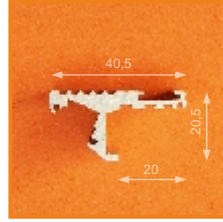

application

profile LED STEP C

anti-slip function;
two lighting direction,
edge or/and upward

standard lengths: 1000, 2000mm;
max. length 4000mm;
length above 2000mm - own collection

anodized

black anodized