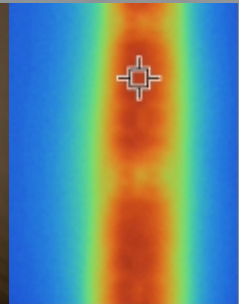

ENDING THICKNESS INCREASES THE LENGTH OF THE PROFILE

mounting

OPTIONAL MOUNTING:

mounting plate flexible U INOX
76380000

mounting adhesive LED strip

LED strip + cable + power supply

profile LED WIDE

application