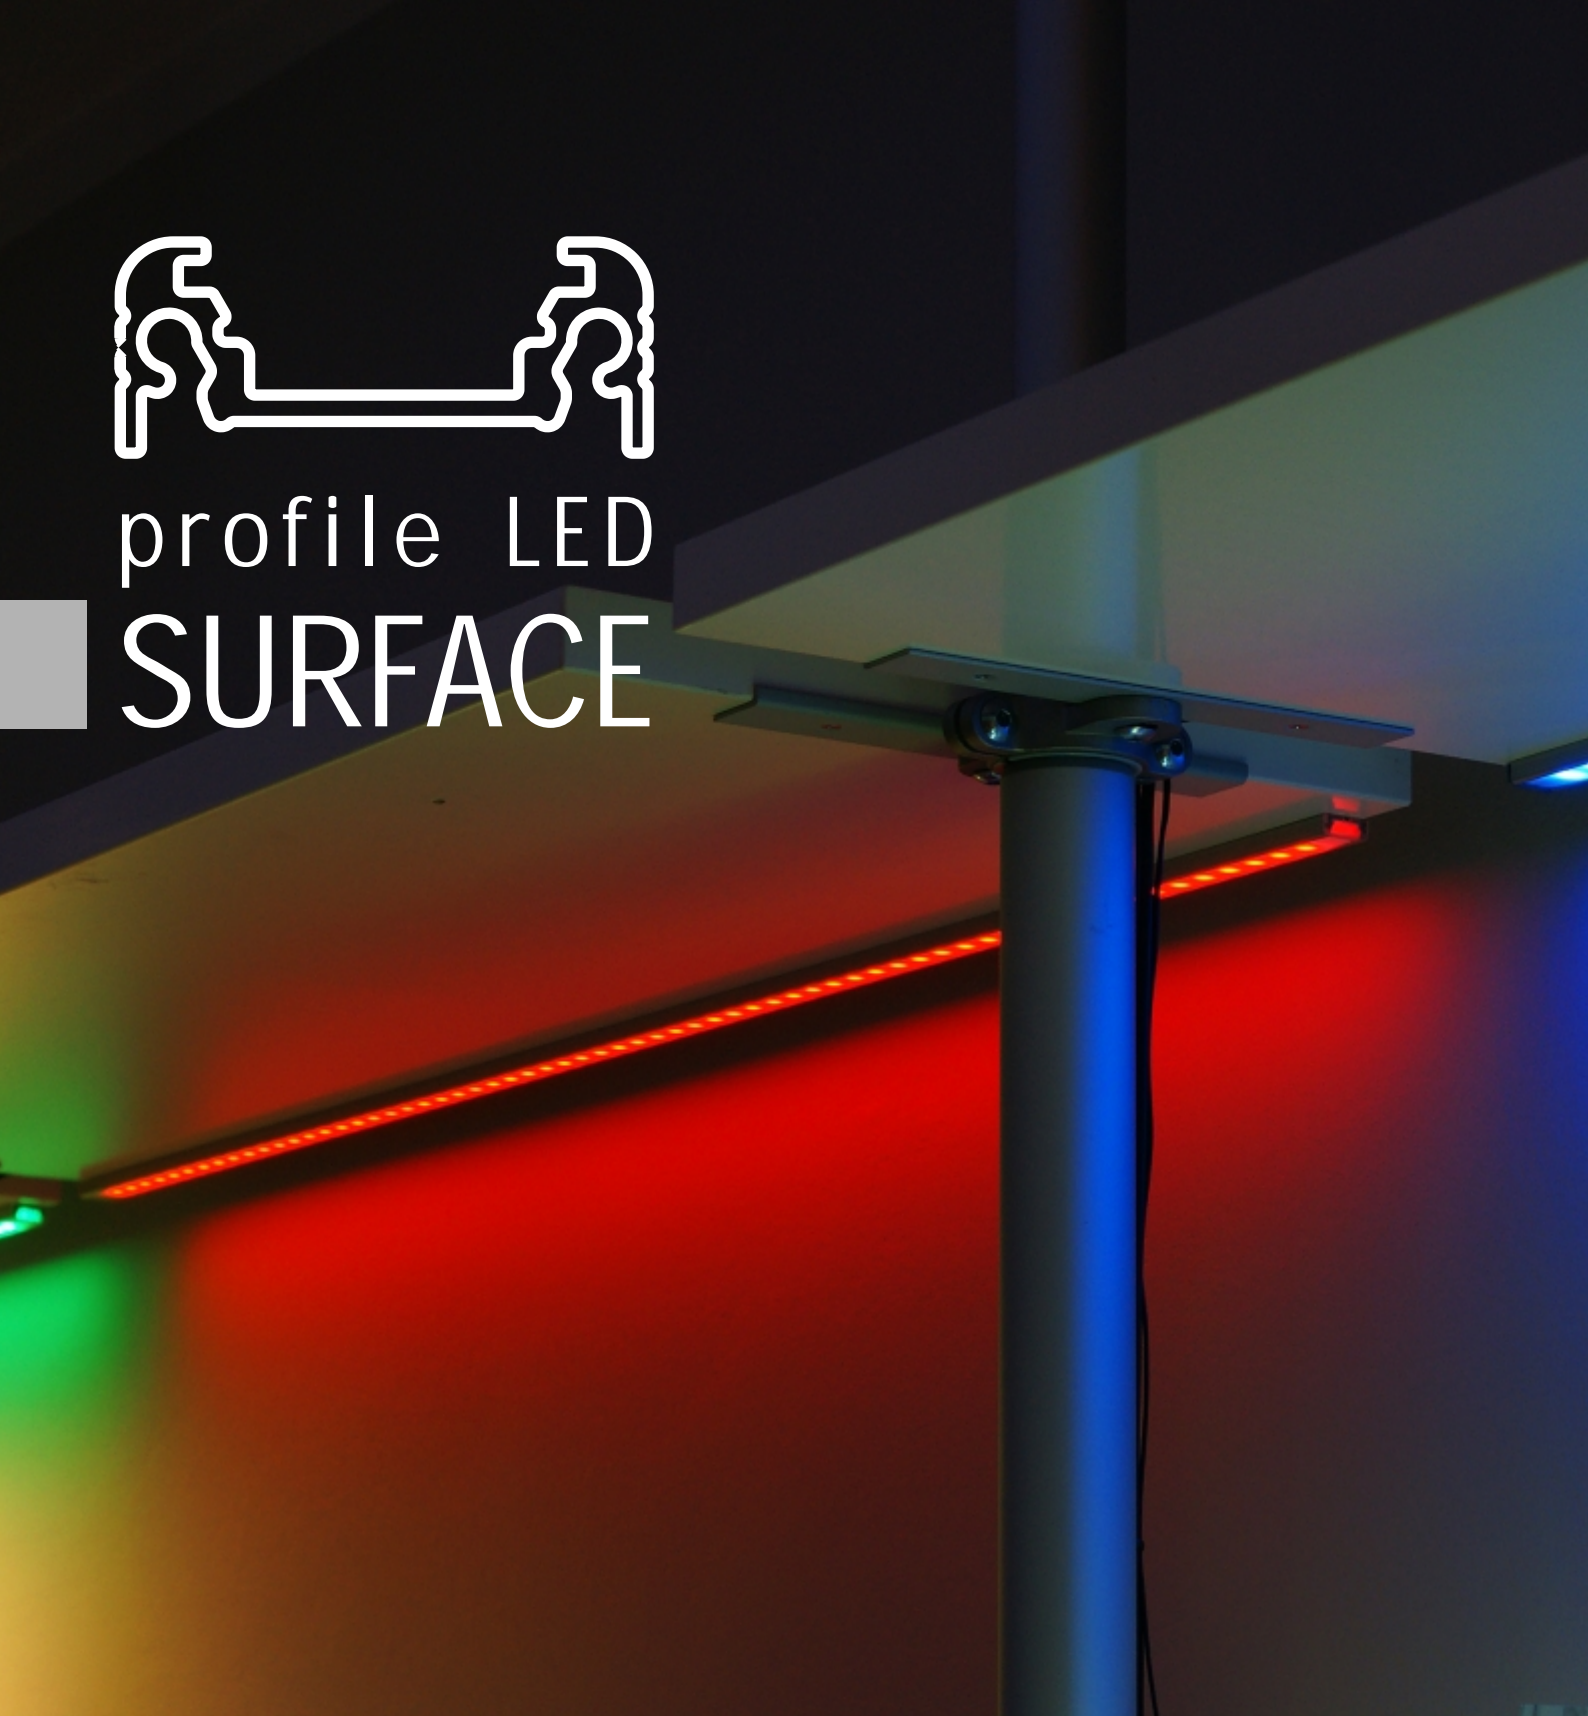

mounting

OPTIONAL MOUNTING:

/set = 2pcs/

holder SL simple
89110030

/set = 2pcs/

flexible mounting plate Z INOX
89270019

LED strip + cable
+ power supply

two-sided adhesive tape
76340000

profile LED
SURFACE

application

profile LED SURFACE BC/UX

UE Patent No. 001327180-0003 - zastrzeżone w UE

effect of interesting light lines:
flat mounting backwards or
sideways in the slots;
individually or in groups