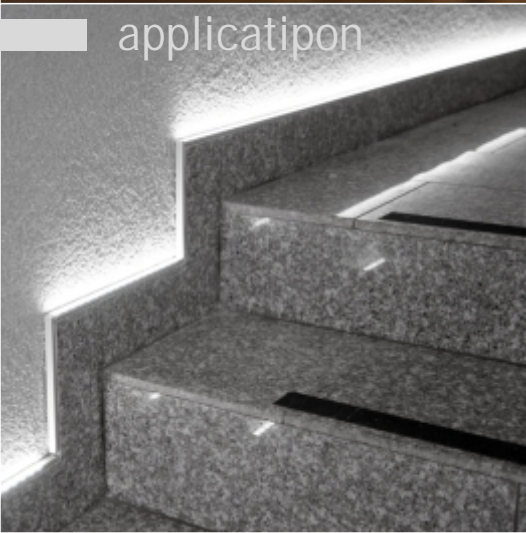

TOPMET
Light®

PROFESSIONAL LIGHTING

LED PROFILES

profile LED

SLIM

applicatipon

profile LED SLIM A/Z

the smallest profile for LED strip 8mm wide, which can be mounted on the surface; various applications