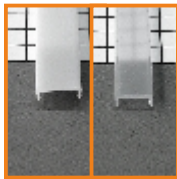

cover click C

white   transparent

1000mm	1000mm
76320038	76320000
2000mm	2000mm
76330038	76330000