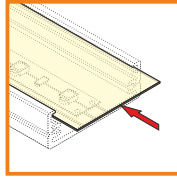

profile LED WIDE G/W

for mounting on the surface by using special double-sided adhesive tape; can be used under cupboards e.g. as a lighting of kitchen tops

standard lengths: 1000, 2000mm;
max. length 4000mm;
length above 2000mm - own collection

raw	anodized	black anodized	white painted
1000mm 84020000	1000mm 84020020	1000mm 84020021	1000mm 84020001
2000mm 84030000	2000mm 84030020	2000mm 84030021	2000mm 84030001

covers

cover G white	cover G frosted	cover G transparent
1000mm 84060038	1000mm 84060039	1000mm 84060016
2000mm 84070038	2000mm 84070039	2000mm 84070016

endings

ending WI
▶ 84130022
▶ 84130002
▶ 84130001
▶ 84130022

ENDING THICKNESS INCREASES THE LENGTH OF THE PROFILE

ending WI with hole
▶ 84310040
▶ 84310002
▶ 84310001
▶ 84310022

ENDING THICKNESS INCREASES THE LENGTH OF THE PROFILE

silver
black
white
grey

mounting

OPTIONAL MOUNTING:

holder WI simple
84220030

mounting plate W flexible INOX
84520019

LED strip + cable + power supply

two-sided adhesive tape
76340000

screw

mounting LED strip - max. 3 x 8 mm

mounting LED module
1,5W fi30 6led

Ostrowska 354, 61-312 Poznań,
POLAND
tel. +48 61 87 27 500, fax. +48 61 87 27 518
biuro@topmet.pl, www.topmet.pl