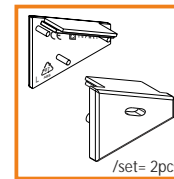

cover G ▶ white ▶ frosted ▶ transparent

1000mm	1000mm	1000mm
84060038	84060039	84060016
2000mm	2000mm	2000mm
84070038	84070039	84070016

endings

left

right

left

right

ENDING THICKNESS INCREASES
THE LENGTH OF THE PROFILE