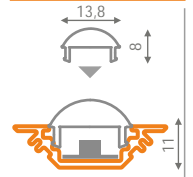

profile LED TRIO BC

corner profile 45 degree:
can be mounted on the surface by screws
or inside the gap by glue

standard lengths: 1000, 2000mm;
max. length 4000mm;
length above 2000mm - own collection

	anodized	black anodized	white painted
1000mm	91020020	1000mm 91020021	1000mm 91020001
2000mm	91030020	2000mm 91030021	2000mm 91030001

covers

1000mm	1000mm	1000mm
76240038	76240039	76240016
2000mm	2000mm	2000mm
76250038	76250039	76250016

1000mm	1000mm
76320038	76320000
2000mm	2000mm
76330038	76330000

1000mm
76290000
2000mm
76300000

endings

/set= 2pcs/

ENDING THICKNESS INCREASES
THE LENGTH OF THE PROFILE

1. ending TR
   silver ▶ 91050040
   black ▶ 91050002
   white ▶ 91050001
   grey ▶ 91050022

mounting

OPTIONAL
MOUNTING: