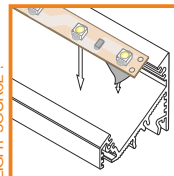

MOUNTING
LIGHT SOURCE: