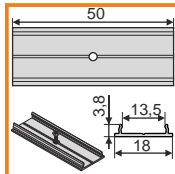

two-sided adhesive tape
76340000