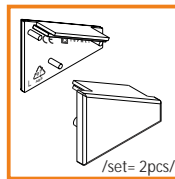

cover G ▶ white ▶ frosted ▶ transparent

1000mm	1000mm	1000mm
84060038	84060039	84060016
2000mm	2000mm	2000mm
84070038	84070039	84070016

endings

left

right

left

right

ENDING THICKNESS INCREASES
THE LENGTH OF THE PROFILE