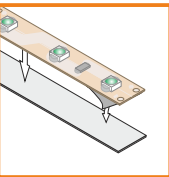

70340000

ENDING THICKNESS INCREASES
THE LENGTH OF THE PROFILE

mounting

two-sided adhesive tape
76340000

screw

LED strip + cable
+ power supply

LED stripe mounting

profile LED MIKRO-LINE