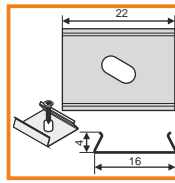

/set = 2pcs/
mounting plate U flexible INOX
76380000