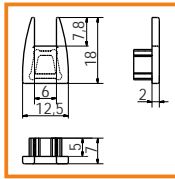

profile LED MIKRO

1000mm 68530020
2000mm 68540020

standard lengths: 1000, 2000mm;
max. length 4000mm;
length above 2000mm - own collection

endings

/set= 2pcs/

68560000

ENDING THICKNESS INCREASES
THE LENGTH OF THE PROFILE

mounting

OPTIONAL MOUNTING: