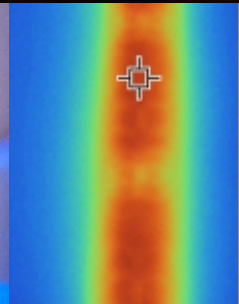

*profile includes insert for mounting

profile LED
MIKRO

application

profile LED MIKRO

for lighting a glass 6mm thick

anodized

1000mm 68530020
2000mm 68540020

standard lengths: 1000, 2000mm;
max. length 4000mm;
length above 2000mm - own collection