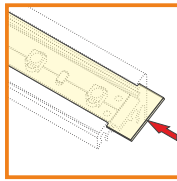

LIGHTING ANGLES ▶

covers

cover slide B ▶ white ▶ frosted ▶ transparent

1000mm	1000mm	1000mm
76240038	76240039	76240016
2000mm	2000mm	2000mm
76250038	76250039	76250016

cover click C

cover click C ▶ white ▶ transparent