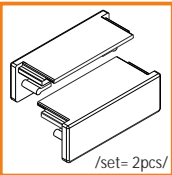

endings

ending WI
▶ 84130022
▶ 84130002
▶ 84130001
▶ 84130022