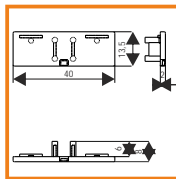

profile LED BACK A/UX

profile can be mounted on a wall or in a cupboard.
mounting plate X can be applied:
two-way glow of light;
decorative lighting

standard lengths: 1000, 2000mm;
max. length 4000mm;
length above 2000mm - own collection

raw	anodized	black painted	white painted
1000mm 90020000	1000mm 90020020	1000mm 90020002	1000mm 90020001
2000mm 90030000	2000mm 90030020	2000mm 90030002	2000mm 90030001

covers

cover A
white   frosted   transparent

1000mm 89060038	1000mm 89060039	1000mm 89060016
2000mm 89070038	2000mm 89070039	2000mm 89070016

endings

silver
black
white
grey

ending BA
▶ 90110040
▶ 90110002
▶ 90110001
▶ 90110022

ENDING THICKNESS INCREASES THE LENGTH OF THE PROFILE

ending BA with hole
▶ 90160040
▶ 90160002
▶ 90160001
▶ 90160022

mounting

OPTIONAL MOUNTING:

OPTIONAL CONNECTOR:

Ostrowska 354, 61-312 Poznań,
POLAND
tel. +48 61 87 27 500, fax. +48 61 87 27 518
biuro@topmet.pl, www.topmet.pl