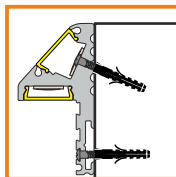

mounting-LED stripe