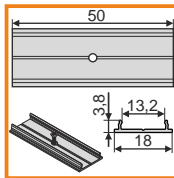

profile LED SURFACE BC/UX

UE Patent No. 001327180-0003 - zastrzeżone w UE

effect of interesting light lines:
flat mounting backwards or
sideways in the slots;
individually or in groups

standard lengths: 1000, 2000mm;
max. length 4000mm;
length above 2000mm - own collection

1000mm 77260020
2000mm 77270020

1000mm 77260021
2000mm 77270021

1000mm 77260001
2000mm 77270001

covers

1000mm	1000mm	1000mm
76240038	76240039	76240016
2000mm	2000mm	2000mm
76250038	76250039	76250016

1000mm	1000mm
76320038	76320000
2000mm	2000mm
76330038	76330000

1000mm
76290000
2000mm
76300000

endings

ending SU
70360040
70360002
70360001
70360022

ENDING THICKNESS INCREASES
THE LENGTH OF THE PROFILE

ending SU with hole
77540040
77540002
77540001
77540022

ENDING THICKNESS INCREASES
THE LENGTH OF THE PROFILE

mounting

OPTIONAL MOUNTING:

mounting plate X
76260000

mounting plate U INOX
76380000

LED strip + cable
+ power supply

OPTIONAL CONNECTOR:

holder SU simple
77370030

connector L SU
anodized 77410020
black anodized 77410021
white painted 77410001

connector X
76350000

Ostrowska 354, 61-312 Poznań,
POLAND
tel. +48 61 87 27 500, fax. +48 61 87 27 518
biuro@topmet.pl, www.topmet.pl