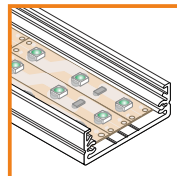

mounting LED strip - max. 3 x 8 mm

mounting LED module
1,5W fi30 6led