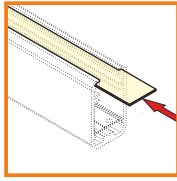

profile LED MIKRO LINE-LINIA J

the profile gives effect of lighting line;
various mounting possibilities:
flat, back, side;

standard lengths: 1000, 2000mm;
max. length 4000mm;
length above 2000mm - own collection

raw

anodized

1000mm	00000000	1000mm	70270020
2000mm	00000000	2000mm	70280020

covers

cover J
white

1000mm
70320038
2000mm
70330038

endinas

ending M-LL
transparent

70340000

ENDING THICKNESS INCREASES
THE LENGTH OF THE PROFILE

mounting

two-sided adhesive tape
76340000

screw

LED strip + cable
+ power supply

LED stripe mounting