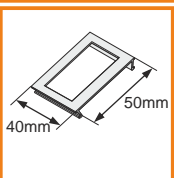

MOUNTING LIGHT SOURCES:

socket frame SM 0,5

25190020