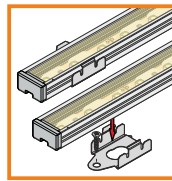

mounting

OPTIONAL MOUNTING:

/set = 2pcs/

holder SL simple
89110030

/set = 2pcs/

flexible mounting plate Z INOX
89270019

LED strip + cable
+ power supply

two-sided adhesive tape
76340000