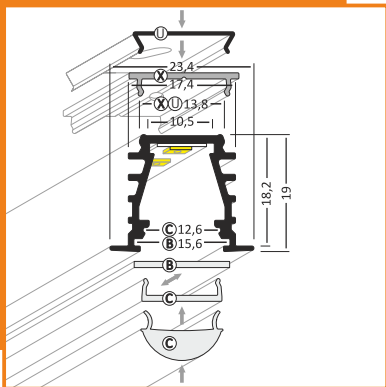

profile LED DEEP BC/UX

profile LED DEEP the profile can be installed in furniture or tile gap, in the wall or ceiling; the profile gives effect of lighting line; 6 different covers;

standard lengths: 1000, 2000mm;
max. length 4000mm;
length above 2000mm - own collection