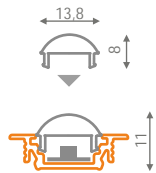

profile LED GROOVE BC/UX

profile LED GROOVE - the profile can be installed in furniture or tile gap, in the wall or ceiling. Mounted directly or by a mounting plate

standard lengths: 1000, 2000mm;
max. length 4000mm;
length above 2000mm - own collection

	anodized	black anodized	white painted
1000mm	76200020	1000mm 76200021	1000mm 76200001
2000mm	76210020	2000mm 76210021	2000mm 76210001

covers

1000mm	1000mm	1000mm
76240038	76240039	76240016
2000mm	2000mm	2000mm
76250038	76250039	76250016

1000mm	1000mm
76320038	76320000
2000mm	2000mm
76330038	76330000

1000mm
76290000
2000mm
76300000

endings

ENDING THICKNESS INCREASES THE LENGTH OF THE PROFILE

ENDING THICKNESS INCREASES THE LENGTH OF THE PROFILE

silver
black
white
grey

mounting

OPTIONAL MOUNTING:

Ostrowska 354, 61-312 Poznań,
P O L A N D
tel. +48 61 87 27 500, fax. +48 61 87 27 518
biuro@topmet.pl, www.topmet.pl