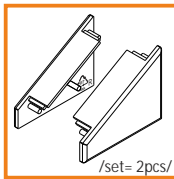

endings

left