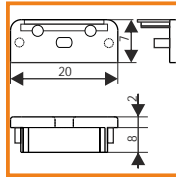

cover lens C transparent

1000mm
76290000
2000mm
76300000

endings

ending SU
70360040
70360002
70360001
70360022

ENDING THICKNESS INCREASES
THE LENGTH OF THE PROFILE

ending SU with hole
77540040
77540002
77540001
77540022