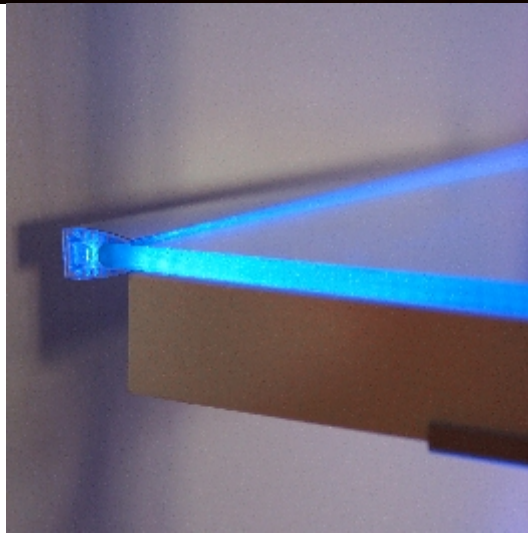

*profile includes insert for mounting

profile LED
MIKRO

application

profile LED MIKRO

for lighting a glass 6mm thick

anodized

1000mm 68530020
2000mm 68540020

standard lengths: 1000, 2000mm;
max. length 4000mm;
length above 2000mm - own collection

placement glass in the profile

LED strip + cable + power supply

profile LED
OVAL

profile LED OVAL BC

profile LED OVAL a stick to hang clothes; fitting to furniture's wall by using mounting holder OV; the lighting of wardrobe's inside