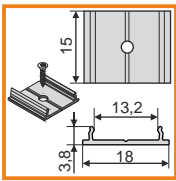

mounting plate U flexible INOX
76380000