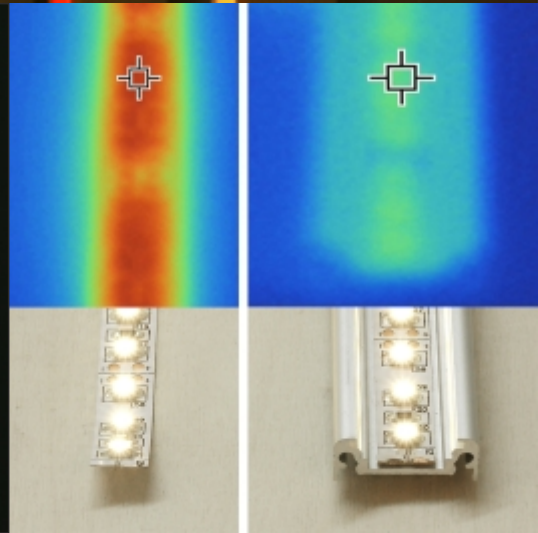

application

profile LED MIKRO LINE-LINIA J

the profile gives effect of lighting line;
various mounting possibilities:
flat, back, side;

standard lengths: 1000, 2000mm;
max. length 4000mm;
length above 2000mm - own collection