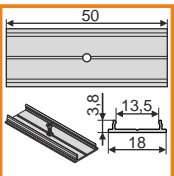

connector L GR anodized
76530020