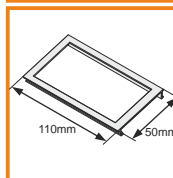

socket frame SM 2

25210020