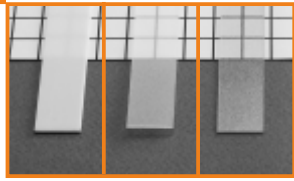

covers

cover slide B ▶ white ▶ frosted ▶ transparent

1000mm	1000mm	1000mm
76240038	76240039	76240016
2000mm	2000mm	2000mm
76250038	76250039	76250016