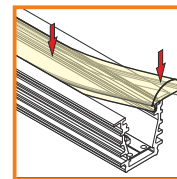

profile LED DEEP BC/UX

profile LED DEEP the profile can be installed in furniture or tile gap, in the wall or ceiling; the profile gives effect of lighting line; 6 different covers;

standard lengths: 1000, 2000mm;
max. length 4000mm;
length above 2000mm - own collection

1000mm	96020020	1000mm	96020021	1000mm	96020001
2000mm	96030020	2000mm	96030002	2000mm	96030001

covers

1000mm	1000mm	1000mm
76240038	76240039	76240016
2000mm	2000mm	2000mm
76250038	76250039	76250016

1000mm	1000mm
76320038	76320000
2000mm	2000mm
76330038	76330000

1000mm
76290000
2000mm
76300000

13.8

endings

- 96090040
- 96090002
- 96090001
- 96090022

ENDING THICKNESS INCREASES THE LENGTH OF THE PROFILE

mounting

Ostrowska 354, 61-312 Poznań,
POLAND
tel. +48 61 87 27 500, fax. +48 61 87 27 518
biuro@topmet.pl, www.topmet.pl