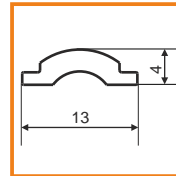

1000mm 32060020
2000mm 32080020

1000mm 32060021
2000mm 32080021

covers

cover
click C

white transparent

1000mm 1000mm
76320038 76320000
2000mm 2000mm
76330038 76330000

accessories

anti-slip insert ST