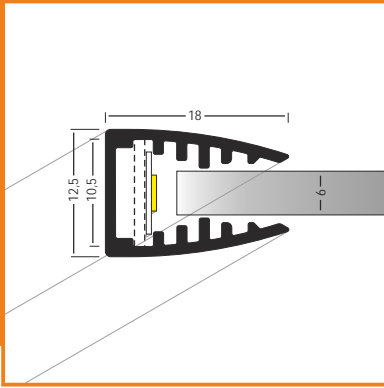

*profile includes insert for mounting

profile LED
MIKRO

application

profile LED MIKRO

for lighting a glass 6mm thick

anodized

1000mm 68530020
2000mm 68540020

standard lengths: 1000, 2000mm;
max. length 4000mm;
length above 2000mm - own collection