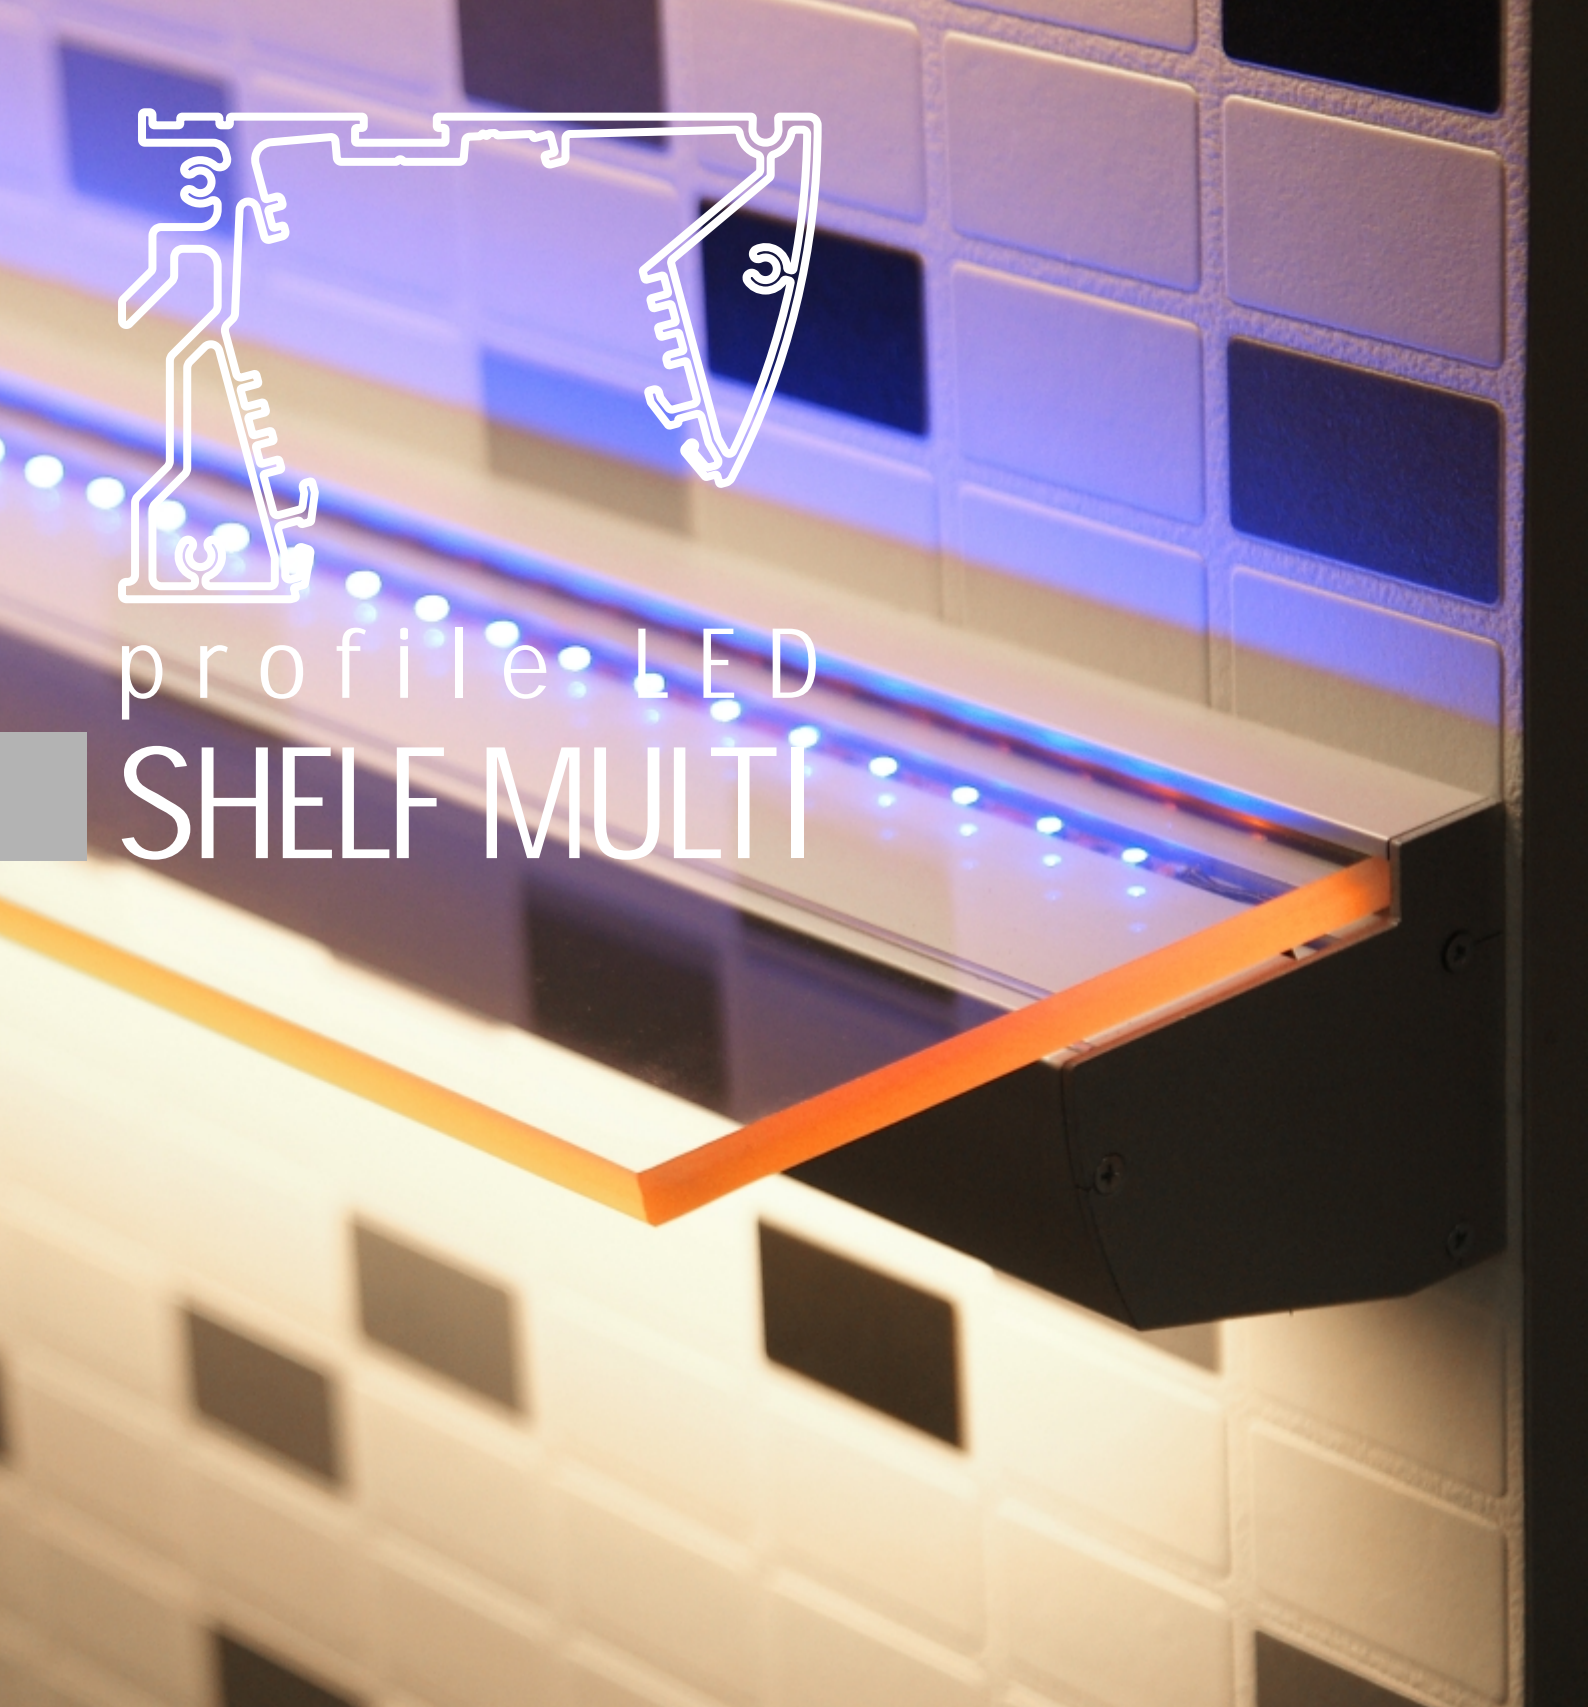

double holder PE with thread
86330003

double holder PE with soffit ceiling
86320003

profile LED
SHELF MULTI

application

profile LED SHELF MULTI

can be used as a shelf or cables hiding cover giving decorative and uniform light; accessory for cables hiding click-on cover profile; application as a shelf – max. load 7kg