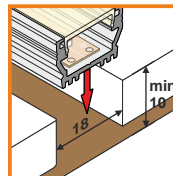

mounting adhesive LED strip