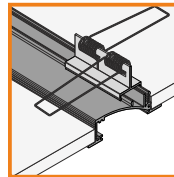

profile LED FLAT H/UX

długość standardowe: 1000, 2000mm;
długość powyżej 2000mm - odbiór własny
(długość maksymalna 4000mm)

raw	anodized	black anodized	white painted
1000mm 23040000	1000mm 23040020	1000mm 23040021	1000mm 23040001
2000mm 23050000	2000mm 23050020	2000mm 23050021	2000mm 23050001

covers

cover ▶ white ▶ frosted ▶ transparent
H

1000mm	1000mm	1000mm
23070038	23070039	23070016
2000mm	2000mm	2000mm
23080038	23080039	23080016

endings

ending FL with hole
▶ 23120040
▶ 23120002
▶ 23120001
▶ 23120022

ENDING THICKNESS INCREASES THE LENGTH OF THE PROFILE

mounting

OPTIONAL MOUNTING:

mounting plate X spring
23130000

glue

OPTIONAL CONNECTOR:

Ostrowska 354, 61-312 Poznań,
POLAND
tel. +48 61 87 27 500, fax. +48 61 87 27 518
biuro@topmet.pl, www.topmet.pl