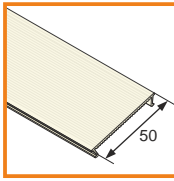

anodized

1000mm 25020020
2000mm 25030020

standard lengths: 1000, 2000mm;
max. length 4000mm;
length above 2000mm - own collection

covers

cover PH/LO/SM standard

1000mm 63580000
2000mm 63590000

cover PH/LO/SM narrow