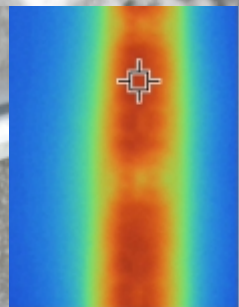

application

profile LED STEP C

anti-slip function;
two lighting direction,
edge or/and upward

standard lengths: 1000, 2000mm;
max. length 4000mm;
length above 2000mm - own collection

anodized

black anodized