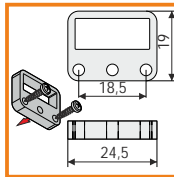

ENDING THICKNESS INCREASES
THE LENGTH OF THE PROFILE

mounting

OPTIONAL MOUNTING:

mounting plate X
76260000

mounting plate U INOX
76380000

LED strip + cable
+ power supply

OPTIONAL CONNECTOR:

holder SU simple
77370030