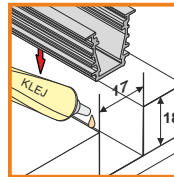

/set = 2pcs/

mounting plate flexible U INOX
76380000

glue