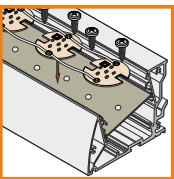

1000 - 25050001
2000 - 25060001

holder SM

25100030

LED strip + cable + power supply

MOUNTING LIGHT SOURCES:

socket frame SM 0,5

25190020

socket frame SM 1