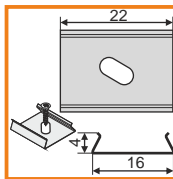

ENDING THICKNESS INCREASES
THE LENGTH OF THE PROFILE

mounting

OPTIONAL MOUNTING:

mounting plate X
76260000

mounting plate U INOX
76380000

LED strip + cable
+ power supply

OPTIONAL CONNECTOR:

holder SU simple
77370030