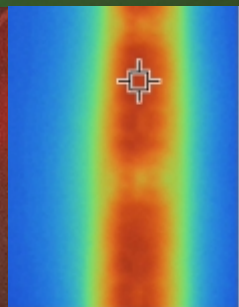

profile LED GROOVE BC/UX

profile LED GROOVE - the profile can be installed in furniture or tile gap, in the wall or ceiling. Mounted directly or by a mounting plate

standard lengths: 1000, 2000mm;
max. length 4000mm;
length above 2000mm - own collection