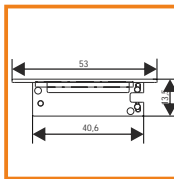

profile LED FLAT H/UX

długość standardowe: 1000, 2000mm;
długość powyżej 2000mm - odbiór własny
(długość maksymalna 4000mm)

raw	anodized	black anodized	white painted
1000mm 23040000	1000mm 23040020	1000mm 23040021	1000mm 23040001
2000mm 23050000	2000mm 23050020	2000mm 23050021	2000mm 23050001

covers

cover ▶ white ▶ frosted ▶ transparent
H

1000mm	1000mm	1000mm
23070038	23070039	23070016
2000mm	2000mm	2000mm
23080038	23080039	23080016

endings

ending FL with hole
▶ 23120040
▶ 23120002
▶ 23120001
▶ 23120022

ENDING THICKNESS INCREASES THE LENGTH OF THE PROFILE

mounting

OPTIONAL MOUNTING:

OPTIONAL CONNECTOR:

Ostrowska 354, 61-312 Poznań,
POLAND
tel. +48 61 87 27 500, fax. +48 61 87 27 518
biuro@topmet.pl, www.topmet.pl