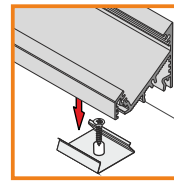

LED strip + cable
+ power supply