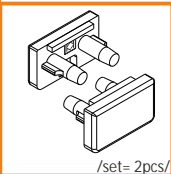

ending

/set= 2pcs/