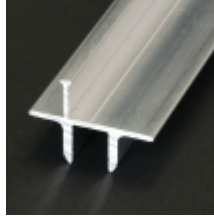

profil LED TWIN