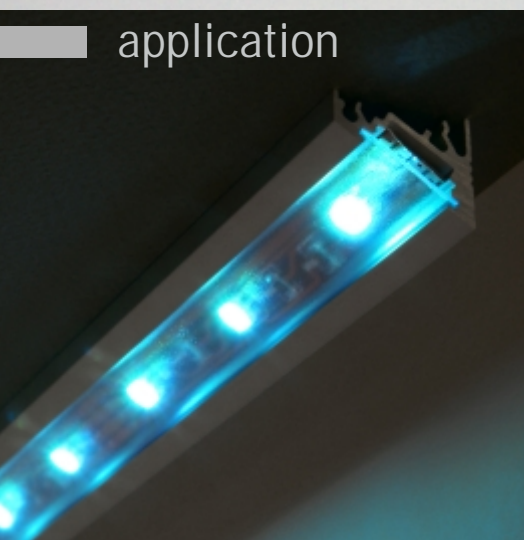

OPTIONAL CONNECTOR:

connector X
76350000

Ostrowska 354, 61-312 Poznań,
POLAND
tel. +48 61 87 27 500, fax. +48 61 87 27 518
biuro@topmet.pl, www.topmet.pl

profile LED
CORNER

profile LED CORNER BC/UX

corner profile 30 or 60 degree:
can be used as a lighting inside cabinets,
wardrobes and cupboards;
can be mounted directly or by
mounting plate.