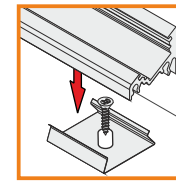

LED strip + cable
+ power supply