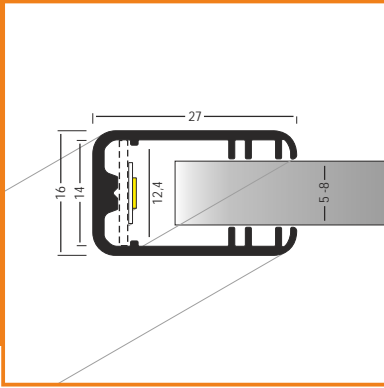

profile LED MIKRO-LINE

standard lengths: 1000, 2000mm;
max. length 4000mm;
length above 2000mm - own collection