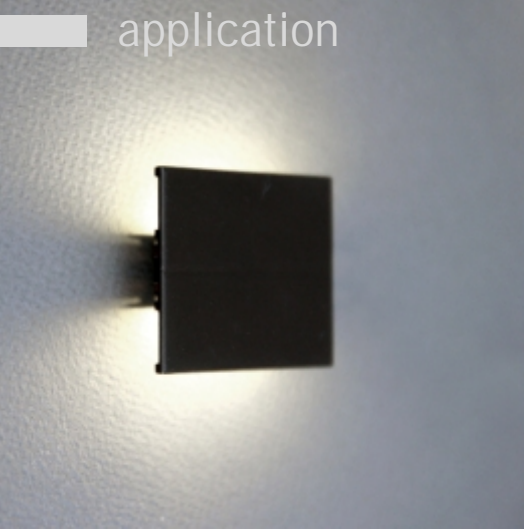

application