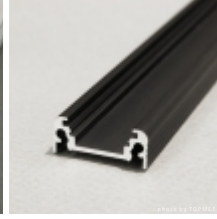

black anodized

1000mm 77260021
2000mm 77270021