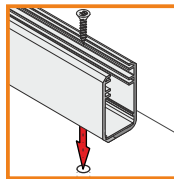

70340000

ENDING THICKNESS INCREASES
THE LENGTH OF THE PROFILE

mounting

two-sided adhesive tape
76340000

screw

LED strip + cable
+ power supply

LED stripe mounting

profile LED MIKRO-LINE