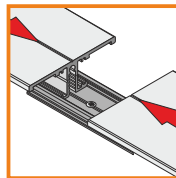

profile LED BACK A/UX

profile can be mounted on a wall or in a cupboard.
mounting plate X can be applied:
two-way glow of light;
decorative lighting

standard lengths: 1000, 2000mm;
max. length 4000mm;
length above 2000mm - own collection

raw	anodized	black painted	white painted
1000mm 90020000	1000mm 90020020	1000mm 90020002	1000mm 90020001
2000mm 90030000	2000mm 90030020	2000mm 90030002	2000mm 90030001

covers

cover A
white   frosted   transparent

1000mm 89060038	1000mm 89060039	1000mm 89060016
2000mm 89070038	2000mm 89070039	2000mm 89070016

endings

silver
black
white
grey

ending BA
▶ 90110040
▶ 90110002
▶ 90110001
▶ 90110022

ENDING THICKNESS INCREASES THE LENGTH OF THE PROFILE

ending BA with hole
▶ 90160040
▶ 90160002
▶ 90160001
▶ 90160022

mounting

OPTIONAL MOUNTING:

OPTIONAL CONNECTOR:

Ostrowska 354, 61-312 Poznań,
POLAND
tel. +48 61 87 27 500, fax. +48 61 87 27 518
biuro@topmet.pl, www.topmet.pl