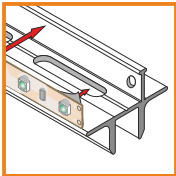

profile LED TWIN Plus

1000mm 82140000
2000mm 82160000

OPTIONAL MOUNTING: