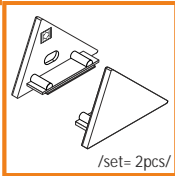

profile LED TRIO BC

corner profile 45 degree:
can be mounted on the surface by screws
or inside the gap by glue

standard lengths: 1000, 2000mm;
max. length 4000mm;
length above 2000mm - own collection

	anodized	black anodized	white painted
1000mm	91020020	1000mm 91020021	1000mm 91020001
2000mm	91030020	2000mm 91030021	2000mm 91030001

covers

1000mm	1000mm	1000mm
76240038	76240039	76240016
2000mm	2000mm	2000mm
76250038	76250039	76250016

1000mm	1000mm
76320038	76320000
2000mm	2000mm
76330038	76330000

1000mm
76290000
2000mm
76300000

endings

/set= 2pcs/

ENDING THICKNESS INCREASES
THE LENGTH OF THE PROFILE

1. ending TR
   silver ▶ 91050040
   black ▶ 91050002
   white ▶ 91050001
   grey ▶ 91050022

mounting

OPTIONAL
MOUNTING: