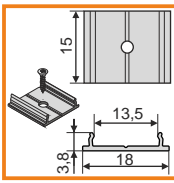

mounting plate U flexible INOX
76380000