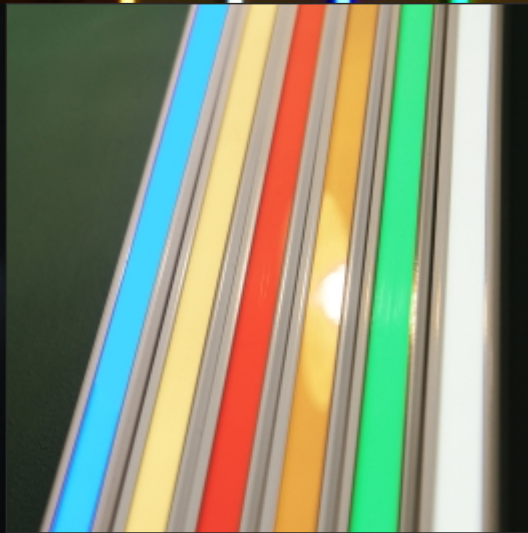

application

profile LED MIKRO LINE-LINIA J

the profile gives effect of lighting line;
various mounting possibilities:
flat, back, side;

standard lengths: 1000, 2000mm;
max. length 4000mm;
length above 2000mm - own collection