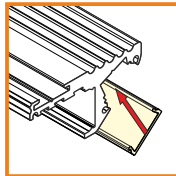

profile LED STEP C

anti-slip function;
two lighting direction,
edge or/and upward

standard lengths: 1000, 2000mm;
max. length 4000mm;
length above 2000mm - own collection

anodized

black anodized

1000mm 32060020
2000mm 32080020

1000mm 32060021
2000mm 32080021

covers

cover
click C

white transparent

1000mm 1000mm
76320038 76320000
2000mm 2000mm
76330038 76330000

accessories

anti-slip insert ST

colorless
1000mm 32130000
1500mm 32140000
2000mm 32150000

black
1000mm 32130002
1500mm 32140002
2000mm 32150002

cover LED STEP

anodized
1000mm 32090020
1500mm 32110020
2000mm 32120020

black anodized
1000mm 32090021
1500mm 32110021
2000mm 32120021

endings

silver
black

ending ST

32100022
32100002

ENDING THICKNESS INCREASES
THE LENGTH OF THE PROFILE

mounting

Ostrowska 354, 61-312 Poznań,
POLAND
tel. +48 61 87 27 500, fax. +48 61 87 27 518
biuro@topmet.pl, www.topmet.pl