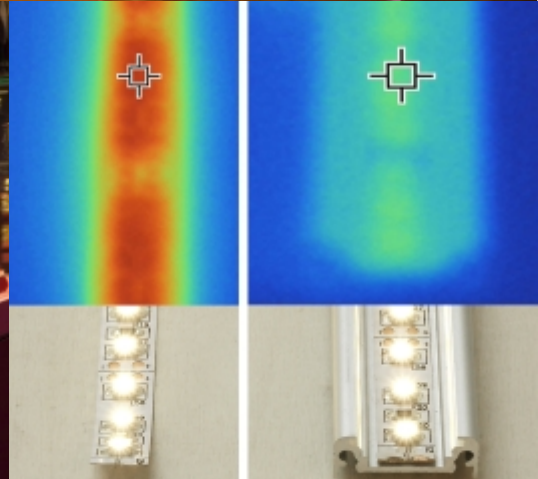

holder OV
92040022

/set= 2pcs/

holder OV simple
92070030

/set = 2pcs/

metal plate
28x10-A

(fixed (only) in the holder with the cable passing through)

LED strip + cable + power supply

LED mounting - Fortimo LED

LED mounting - strip

Profile mounting

Profile mounting

metal plate
28x10-A

(fixed (only) in the holder with the cable passing through)

profile LED

P E N

application