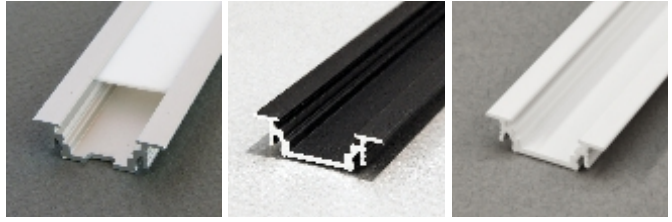

profile LED GROOVE BC/UX

profile LED GROOVE - the profile can be installed in furniture or tile gap, in the wall or ceiling. Mounted directly or by a mounting plate

standard lengths: 1000, 2000mm;
max. length 4000mm;
length above 2000mm - own collection