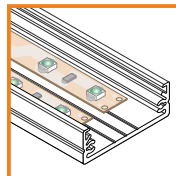

mounting LED strip - max. 3 x 8 mm

mounting LED module
1,5W fi30 6led