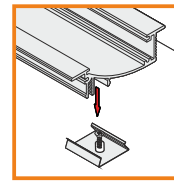

LED strip + cable + power supply