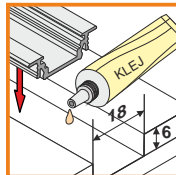

profile LED GROOVE BC/UX

profile LED GROOVE - the profile can be installed in furniture or tile gap, in the wall or ceiling. Mounted directly or by a mounting plate

standard lengths: 1000, 2000mm;
max. length 4000mm;
length above 2000mm - own collection

	anodized	black anodized	white painted
1000mm	76200020	1000mm 76200021	1000mm 76200001
2000mm	76210020	2000mm 76210021	2000mm 76210001

covers

1000mm	1000mm	1000mm
76240038	76240039	76240016
2000mm	2000mm	2000mm
76250038	76250039	76250016

1000mm	1000mm
76320038	76320000
2000mm	2000mm
76330038	76330000

1000mm
76290000
2000mm
76300000

endings

ENDING THICKNESS INCREASES THE LENGTH OF THE PROFILE

ENDING THICKNESS INCREASES THE LENGTH OF THE PROFILE

silver
black
white
grey

mounting

OPTIONAL MOUNTING:

glue

Ostrowska 354, 61-312 Poznań,
P O L A N D
tel. +48 61 87 27 500, fax. +48 61 87 27 518
biuro@topmet.pl, www.topmet.pl