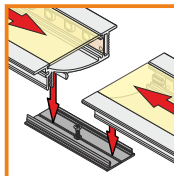

profile LED FLAT H/UX

długość standardowe: 1000, 2000mm;
długość powyżej 2000mm - odbiór własny
(długość maksymalna 4000mm)

raw	anodized	black anodized	white painted
1000mm 23040000	1000mm 23040020	1000mm 23040021	1000mm 23040001
2000mm 23050000	2000mm 23050020	2000mm 23050021	2000mm 23050001

covers

cover ▶ white ▶ frosted ▶ transparent
H

1000mm	1000mm	1000mm
23070038	23070039	23070016
2000mm	2000mm	2000mm
23080038	23080039	23080016

endings

ending FL with hole
▶ 23120040
▶ 23120002
▶ 23120001
▶ 23120022

ENDING THICKNESS INCREASES THE LENGTH OF THE PROFILE

mounting

OPTIONAL MOUNTING:

OPTIONAL CONNECTOR:

Ostrowska 354, 61-312 Poznań,
POLAND
tel. +48 61 87 27 500, fax. +48 61 87 27 518
biuro@topmet.pl, www.topmet.pl