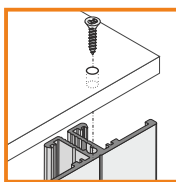

mounting with screws