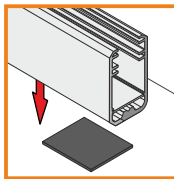

70340000

ENDING THICKNESS INCREASES
THE LENGTH OF THE PROFILE

mounting

two-sided adhesive tape
76340000

screw

LED strip + cable
+ power supply

LED stripe mounting

profile LED MIKRO-LINE