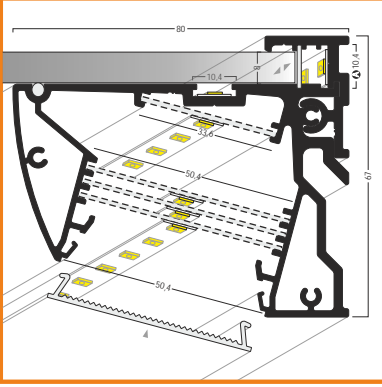

double holder PE with thread
86330003

double holder PE with soffit ceiling
86320003

profile LED
SHELF MULTI

application

profile LED SHELF MULTI

can be used as a shelf or cables hiding cover giving decorative and uniform light; accessory for cables hiding click-on cover profile; application as a shelf – max. load 7kg