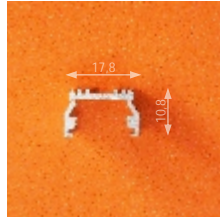

profile LED UNI12 BCD/U

small, multi-purpose profile; ideal heat sink; Compatible with some of the X accessories - covers and holders. Application with the new click cover imposed from the outside - you can get a waterproof solution.

standard lengths: 1000, 2000mm; max. length 4000mm; length above 2000mm - own collection