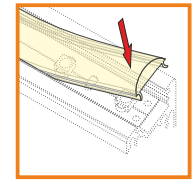

profile LED CORNER BC/UX

corner profile 30 or 60 degree:
can be used as a lighting inside cabinets,
wardrobes and cupboards;
can be mounted directly or by
mounting plate.

standard lengths: 1000, 2000mm;
max. length 4000mm;
length above 2000mm - own collection

1000mm 83040020
2000mm 83050020

1000mm 83040021
2000mm 83050021

1000mm 83040001
2000mm 83050001

LIGHTING ANGLES ▶

covers

1000mm	1000mm	1000mm
76240038	76240039	76240016
2000mm	2000mm	2000mm
76250038	76250039	76250016

1000mm	1000mm
76320038	76320000
2000mm	2000mm
76330038	76330000

1000mm
76290000
2000mm
76300000

endings

ENDING THICKNESS INCREASES
THE LENGTH OF THE PROFILE

silver ▶ 83070002
black ▶ 00000000
white ▶ 00000000

ending CO with hole
▶ 00000000
▶ 00000000
▶ 00000000

mounting

OPTIONAL MOUNTING:

OPTIONAL CONNECTOR:

anodized
83110020

black anodized
83110021

white painted
83110001

Ostrowska 354, 61-312 Poznań
tel. 61 87 27 500, fax. 87 27 518
biuro@topmet.pl, www.topmet.pl