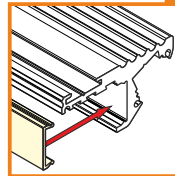

profile LED STEP C

anti-slip function;
two lighting direction,
edge or/and upward

standard lengths: 1000, 2000mm;
max. length 4000mm;
length above 2000mm - own collection

anodized

black anodized

1000mm 32060020
2000mm 32080020

1000mm 32060021
2000mm 32080021

covers

cover
click C

white transparent

1000mm 1000mm
76320038 76320000
2000mm 2000mm
76330038 76330000

accessories

anti-slip insert ST

colorless
1000mm 32130000
1500mm 32140000
2000mm 32150000

black
1000mm 32130002
1500mm 32140002
2000mm 32150002

cover LED STEP

anodized
1000mm 32090020
1500mm 32110020
2000mm 32120020

black anodized
1000mm 32090021
1500mm 32110021
2000mm 32120021

endings

silver
black

ending ST

32100022
32100002

ENDING THICKNESS INCREASES
THE LENGTH OF THE PROFILE

mounting

Ostrowska 354, 61-312 Poznań,
POLAND
tel. +48 61 87 27 500, fax. +48 61 87 27 518
biuro@topmet.pl, www.topmet.pl