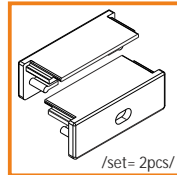

ENDING THICKNESS INCREASES THE LENGTH OF THE PROFILE

ending WI with hole
▶ 84310040
▶ 84310002
▶ 84310001
▶ 84310022