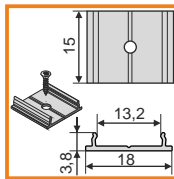

profile LED SURFACE BC/UX

UE Patent No. 001327180-0003 - zastrzeżone w UE

effect of interesting light lines:
flat mounting backwards or
sideways in the slots;
individually or in groups

standard lengths: 1000, 2000mm;
max. length 4000mm;
length above 2000mm - own collection

1000mm 77260020
2000mm 77270020

1000mm 77260021
2000mm 77270021

1000mm 77260001
2000mm 77270001

covers

1000mm	1000mm	1000mm
76240038	76240039	76240016
2000mm	2000mm	2000mm
76250038	76250039	76250016

1000mm	1000mm
76320038	76320000
2000mm	2000mm
76330038	76330000

1000mm
76290000
2000mm
76300000

endings

ending SU
70360040
70360002
70360001
70360022

ENDING THICKNESS INCREASES
THE LENGTH OF THE PROFILE

ending SU with hole
77540040
77540002
77540001
77540022

ENDING THICKNESS INCREASES
THE LENGTH OF THE PROFILE

mounting

OPTIONAL MOUNTING:

mounting plate X
76260000

mounting plate U INOX
76380000

LED strip + cable
+ power supply

OPTIONAL CONNECTOR:

holder SU simple
77370030

connector L SU
anodized 77410020
black anodized 77410021
white painted 77410001

connector X
76350000

Ostrowska 354, 61-312 Poznań,
POLAND
tel. +48 61 87 27 500, fax. +48 61 87 27 518
biuro@topmet.pl, www.topmet.pl