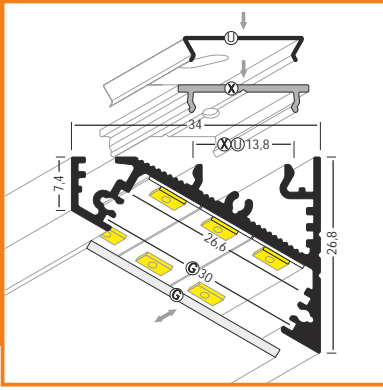

profile LED CORNER27 G/UX

corner profile 30 or 60 degree:
can be used as a lighting inside cabinets,
wardrobes and cupboards;
can be mounted directly or by
mounting plate.

standard lengths: 1000, 2000mm;
max. length 4000mm;
length above 2000mm - own collection