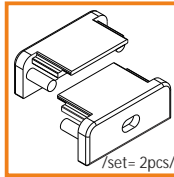

cover lens C transparent

1000mm
76290000
2000mm
76300000

endings

ending SU
70360040
70360002
70360001
70360022

ENDING THICKNESS INCREASES
THE LENGTH OF THE PROFILE

ending SU with hole
77540040
77540002
77540001
77540022