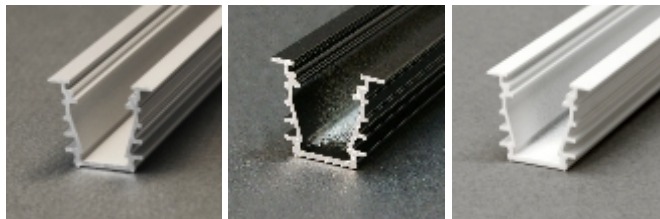

anodized

black anodized

white painted

1000mm	96020020	1000mm	96020021	1000mm	96020001
2000mm	96030020	2000mm	96030002	2000mm	96030001

covers

1000mm	1000mm	1000mm
76240038	76240039	76240016
2000mm	2000mm	2000mm
76250038	76250039	76250016

1000mm	1000mm
76320038	76320000
2000mm	2000mm
76330038	76330000

1000mm
76290000
2000mm
76300000

endings

- 96090040
- 96090002
- 96090001
- 96090022

ENDING THICKNESS INCREASES THE LENGTH OF THE PROFILE

mounting

Ostrowska 354, 61-312 Poznań,
POLAND
tel. +48 61 87 27 500, fax. +48 61 87 27 518
biuro@topmet.pl, www.topmet.pl