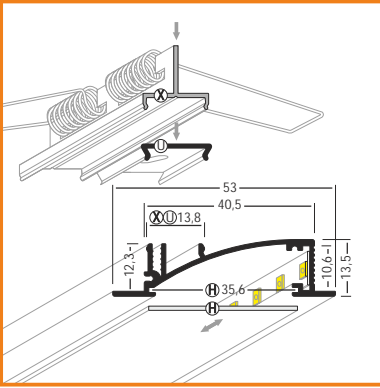

profile LED FLAT H/UX