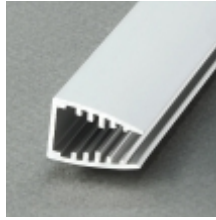

*profile includes insert for mounting

profile LED
MIKRO

application

profile LED MIKRO

for lighting a glass 6mm thick

anodized

1000mm 68530020
2000mm 68540020

standard lengths: 1000, 2000mm;
max. length 4000mm;
length above 2000mm - own collection