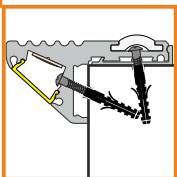

mounting

mounting - profile