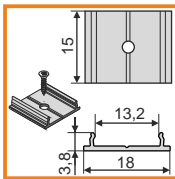

standard lengths: 1000, 2000mm;
max. length 4000mm;
length above 2000mm - own collection

raw	anodized	black anodized	white painted
1000mm 89020000	1000mm 89020020	1000mm 89020021	1000mm 89020001
2000mm 89030000	2000mm 89030020	2000mm 89030021	2000mm 89030001

- ▶ 96090040
- ▶ 96090002
- ▶ 96090001
- ▶ 96090022

ENDING THICKNESS INCREASES THE LENGTH OF THE PROFILE

mounting

OPTIONAL MOUNTING:

/set = 2pcs/

mounting plate X
76260000

/set = 2pcs/

mounting plate flexible U INOX
76380000