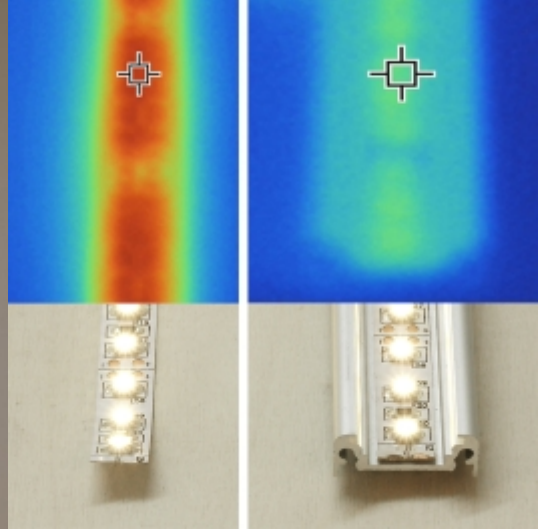

application