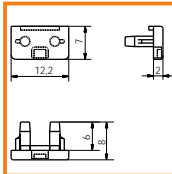

profile LED SLIM A/Z

the smallest profile for LED strip 8mm wide, which can be mounted on the surface; various applications

standard lengths: 1000, 2000mm;
max. length 4000mm;
length above 2000mm - own collection

raw	anodized	black anodized	white painted
1000mm 89020000	1000mm 89020020	1000mm 89020021	1000mm 89020001
2000mm 89030000	2000mm 89030020	2000mm 89030021	2000mm 89030001

covers

1000mm	1000mm	1000mm
89060038	89060039	89060016
2000mm	2000mm	2000mm
89070038	89070039	89070016

ending

silver black white grey	ending SL	▶ 89100040	▶ 89160040
		▶ 89100002	▶ 89160002
		▶ 89100001	▶ 89160001
		▶ 89100022	▶ 89160022

mounting

OPTIONAL MOUNTING:

OPTIONAL CONNECTOR:

Ostrowska 354, 61-312 Poznań,
POLAND
tel. +48 61 87 27 500, fax. +48 61 87 27 518
biuro@topmet.pl, www.topmet.pl