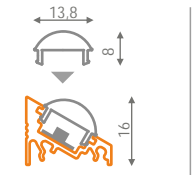

profile LED CORNER BC/UX

corner profile 30 or 60 degree:
can be used as a lighting inside cabinets,
wardrobes and cupboards;
can be mounted directly or by
mounting plate.

standard lengths: 1000, 2000mm;
max. length 4000mm;
length above 2000mm - own collection

1000mm 83040020
2000mm 83050020

1000mm 83040021
2000mm 83050021

1000mm 83040001
2000mm 83050001

LIGHTING ANGLES ▶

covers

1000mm	1000mm	1000mm
76240038	76240039	76240016
2000mm	2000mm	2000mm
76250038	76250039	76250016

1000mm	1000mm
76320038	76320000
2000mm	2000mm
76330038	76330000

1000mm
76290000
2000mm
76300000

endings

ENDING THICKNESS INCREASES
THE LENGTH OF THE PROFILE

silver ▶ 83070002
black ▶ 00000000
white ▶ 00000000

ending CO with hole
▶ 00000000
▶ 00000000
▶ 00000000

mounting

OPTIONAL MOUNTING:

OPTIONAL CONNECTOR:

anodized
83110020

black anodized
83110021

white painted
83110001

Ostrowska 354, 61-312 Poznań
tel. 61 87 27 500, fax. 87 27 518
biuro@topmet.pl, www.topmet.pl