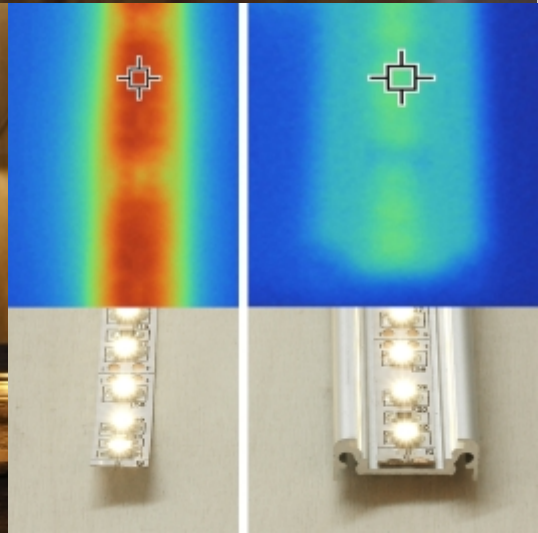

TOPMET
Light®

PROFESSIONAL LIGHTING

LED PROFILES

profile LED

SLIM

applicatipon

profile LED SLIM A/Z

the smallest profile for LED strip 8mm wide, which can be mounted on the surface; various applications