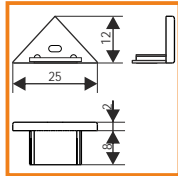

profile LED TRIO BC

corner profile 45 degree:
can be mounted on the surface by screws
or inside the gap by glue

standard lengths: 1000, 2000mm;
max. length 4000mm;
length above 2000mm - own collection

	anodized	black anodized	white painted
1000mm	91020020	1000mm 91020021	1000mm 91020001
2000mm	91030020	2000mm 91030021	2000mm 91030001

covers

1000mm	1000mm	1000mm
76240038	76240039	76240016
2000mm	2000mm	2000mm
76250038	76250039	76250016

1000mm	1000mm
76320038	76320000
2000mm	2000mm
76330038	76330000

1000mm
76290000
2000mm
76300000

endings

/set= 2pcs/

ENDING THICKNESS INCREASES
THE LENGTH OF THE PROFILE

1. ending TR
   silver ▶ 91050040
   black ▶ 91050002
   white ▶ 91050001
   grey ▶ 91050022

mounting

OPTIONAL
MOUNTING: