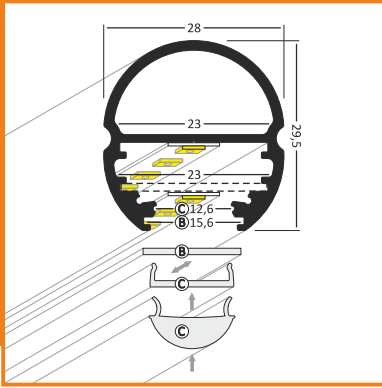

placement glass in the profile

LED strip + cable + power supply

profile LED
OVAL

profile LED OVAL BC

profile LED OVAL a stick to hang clothes; fitting to furniture's wall by using mounting holder OV; the lighting of wardrobe's inside

anodized

1000mm 92020020
2000mm 92030020

długość standardowe: 1000, 2000mm;
długość powyżej 2000mm - odbiór własny
(długość maksymalna 4000mm)

covers

cover slide B

mleczny ▶ szron ▶ transparent

1000mm	1000mm	1000mm
76240038	76240039	76240016
2000mm	2000mm	2000mm
76250038	76250039	76250016