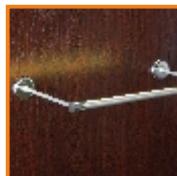

holder PE flat
86070022

LED strip + cable
+ power supply

holder PE of stretcher
86290003

end holder PE
86160003

holder PE jointed with thread
86090003

OPTIONAL CONNECTOR:

holder PE jointed with soffit ceiling
86080003