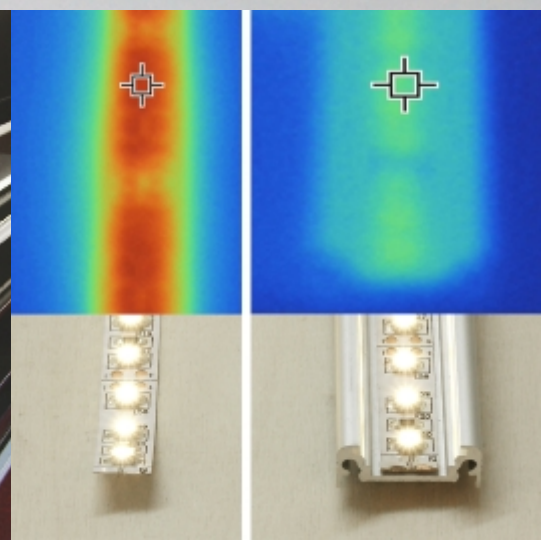

OPTIONAL CONNECTOR:

connector X
76350000

Ostrowska 354, 61-312 Poznań,
POLAND
tel. +48 61 87 27 500, fax. +48 61 87 27 518
biuro@topmet.pl, www.topmet.pl

profile LED
CORNER

profile LED CORNER BC/UX

corner profile 30 or 60 degree:
can be used as a lighting inside cabinets,
wardrobes and cupboards;
can be mounted directly or by
mounting plate.