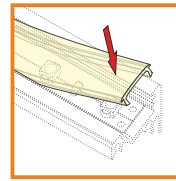

cover lens C ▶ transparent

1000mm
76290000
2000mm
76300000