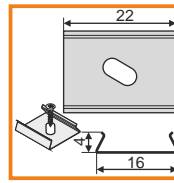

mounting plate U flexible INOX
76380000