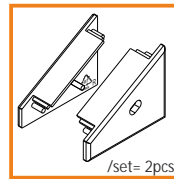

cover G ▶ white ▶ frosted ▶ transparent

1000mm	1000mm	1000mm
84060038	84060039	84060016
2000mm	2000mm	2000mm
84070038	84070039	84070016

endings

left

right

left

right

ENDING THICKNESS INCREASES
THE LENGTH OF THE PROFILE