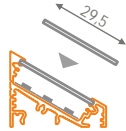

cover G ▶ white ▶ frosted ▶ transparent

1000mm	1000mm	1000mm
84060038	84060039	84060016
2000mm	2000mm	2000mm
84070038	84070039	84070016

endings

left

right

left

right

ENDING THICKNESS INCREASES
THE LENGTH OF THE PROFILE