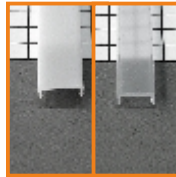

cover click C ▶ white ▶ transparent

1000mm	1000mm
76320038	76320000
2000mm	2000mm
76330038	76330000