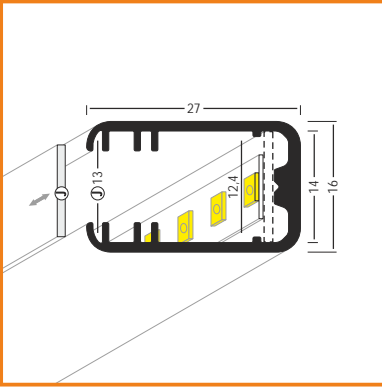

application

profile LED MIKRO LINE-LINIA J

the profile gives effect of lighting line;
various mounting possibilities:
flat, back, side;

standard lengths: 1000, 2000mm;
max. length 4000mm;
length above 2000mm - own collection